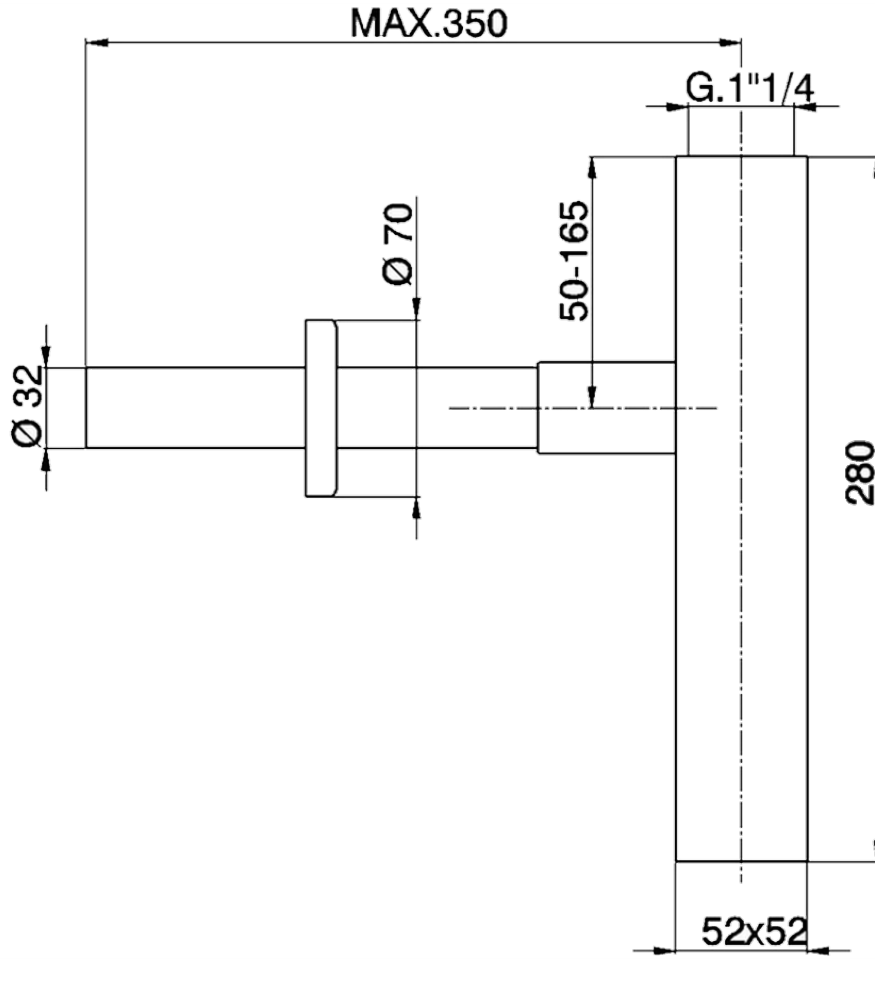

1"1/4 Siphon COMPONENTS_ZB004080

ZB004080

<https://en.huberitalia.com/11-4-siphon-components-zb004080>

2025-01-05