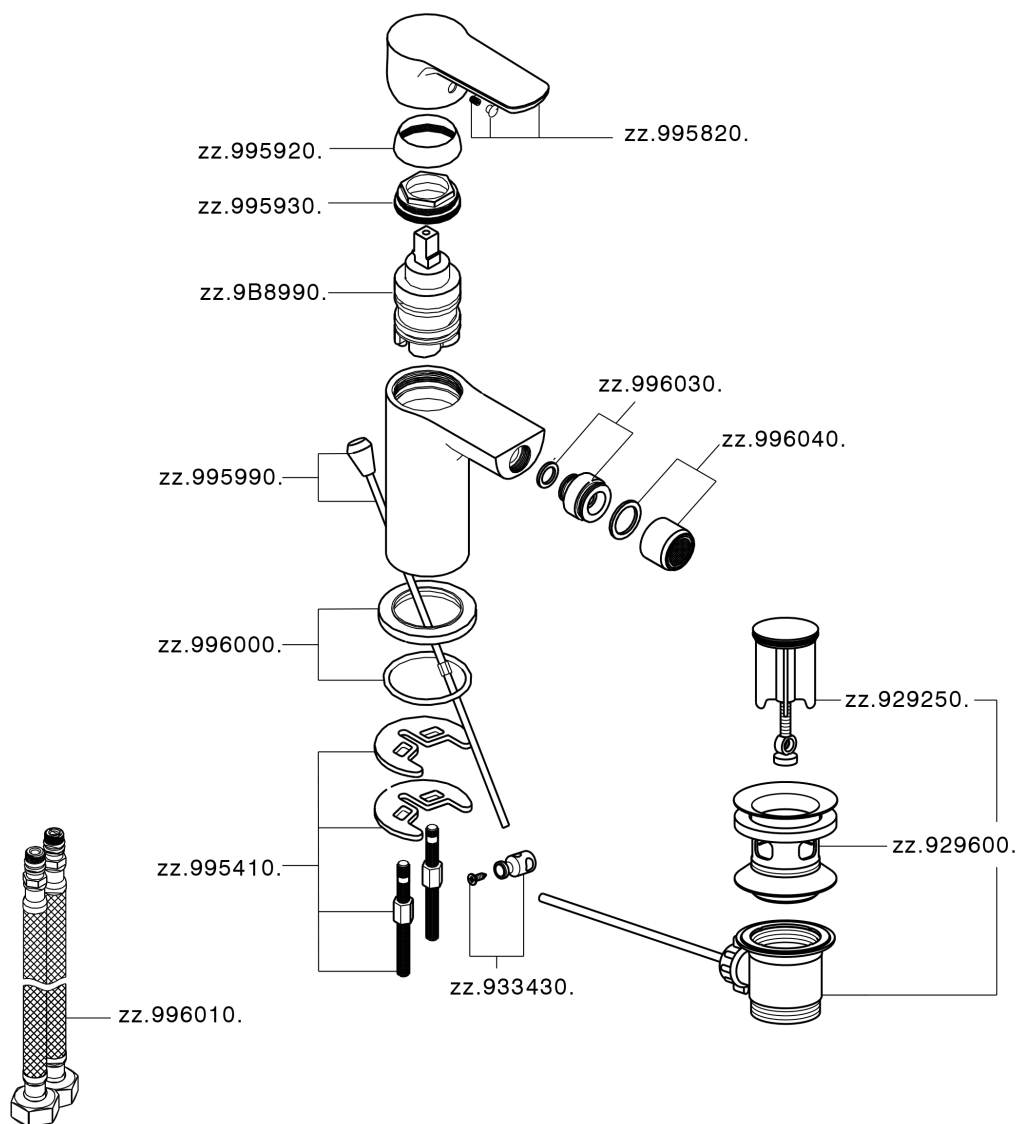

## Single lever bidet mixer EnergySave SATURNO\_SN000555

MODEL **SN000555**

Single lever bidet mixer EnergySave, with automatic 1"1/4 automatic pop-up waste, G.3/8" stainless steel flexible hoses

AVAILABLE FINISHINGS

CHARACTERISTICS

Cartridge Spare Parts **ZZ9B899000**

**35 mm Cartridge**

### EnergySave

Thanks to the EnergySave device, only cold water will be drawn if the lever is operated in the central position, so that the water heater will not be engaged and no hot water wasted, leading to considerable savings in energy and costs. The temperature can be adjusted by rotating the lever to the left, until the desired temperature is reached.

## Single lever bidet mixer EnergySave SATURNO\_SN000555

SN000555

<https://en.huberitalia.com/single-lever-bidet-mixer-energysave-saturno-sn000555>

2026-04-27