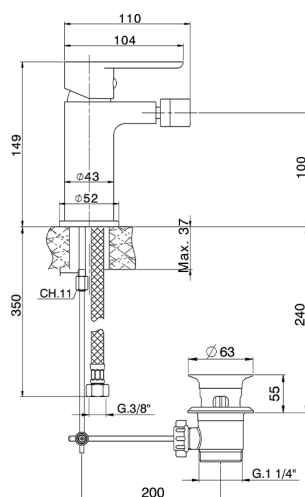

## Single lever bidet mixer EnergySave SATURNO\_SN000555

MODEL **SN000555**

Single lever bidet mixer EnergySave, with automatic 1"1/4 automatic pop-up waste, G.3/8" stainless steel flexible hoses

AVAILABLE FINISHINGS

CHARACTERISTICS

Cartridge Spare Parts **ZZ9B899000**

**35 mm Cartridge**

### EnergySave

Thanks to the EnergySave device, only cold water will be drawn if the lever is operated in the central position, so that the water heater will not be engaged and no hot water wasted, leading to considerable savings in energy and costs. The temperature can be adjusted by rotating the lever to the left, until the desired temperature is reached.