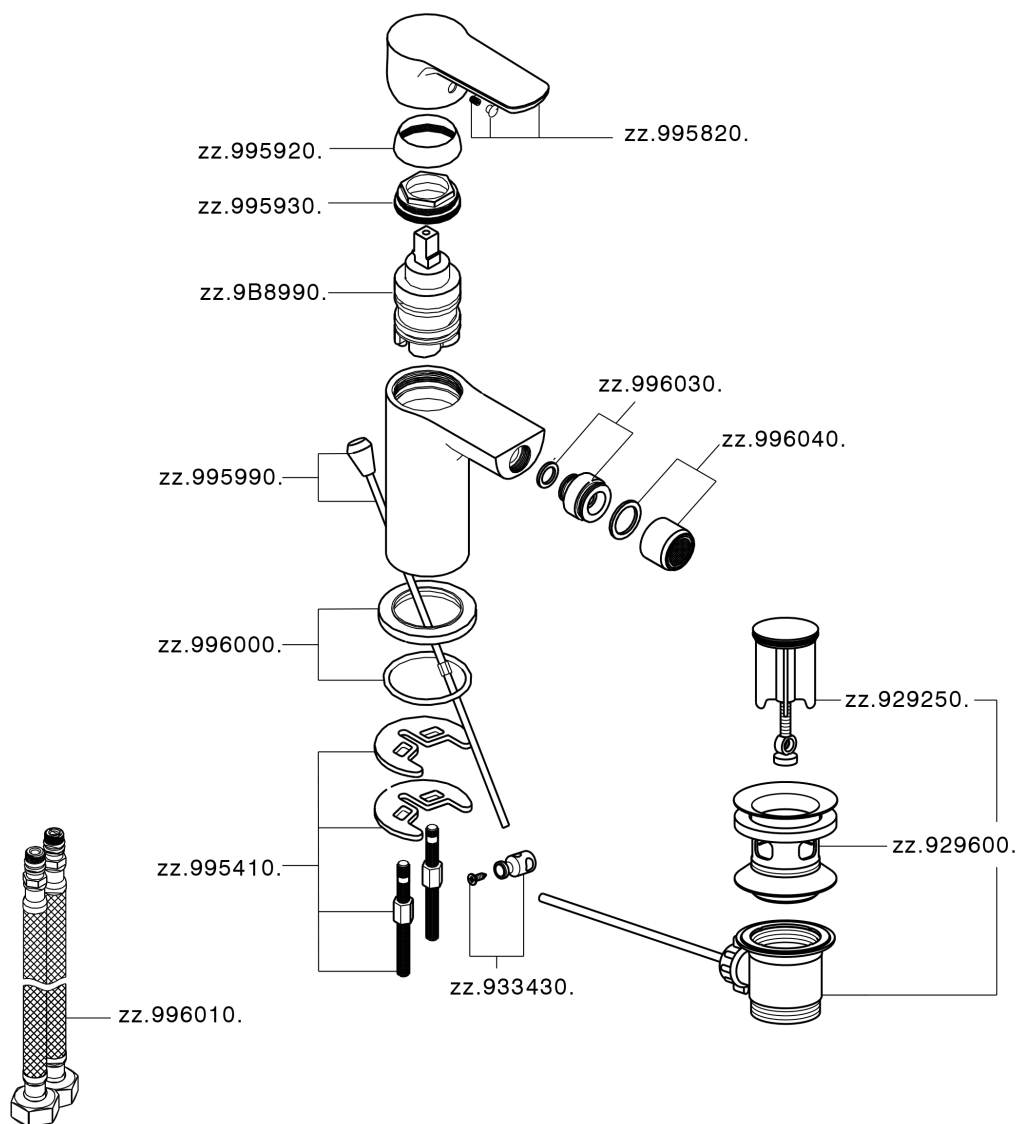

## Single lever bidet mixer EnergySave SATURNO\_SN000555

MODEL **SN000555**

Single lever bidet mixer EnergySave, with automatic 1"1/4 automatic pop-up waste, G.3/8" stainless steel flexible hoses

AVAILABLE FINISHINGS

CHARACTERISTICS

Cartridge Spare Parts **ZZ9B899000**

**35 mm Cartridge**

### EnergySave

Thanks to the EnergySave device, only cold water will be drawn if the lever is operated in the central position, so that the water heater will not be engaged and no hot water wasted, leading to considerable savings in energy and costs. The temperature can be adjusted by rotating the lever to the left, until the desired temperature is reached.

## Single lever bidet mixer EnergySave SATURNO\_SN000555

SN000555

<https://en.huberitalia.com/single-lever-bidet-mixer-energysave-saturno-sn000555>

2026-06-27