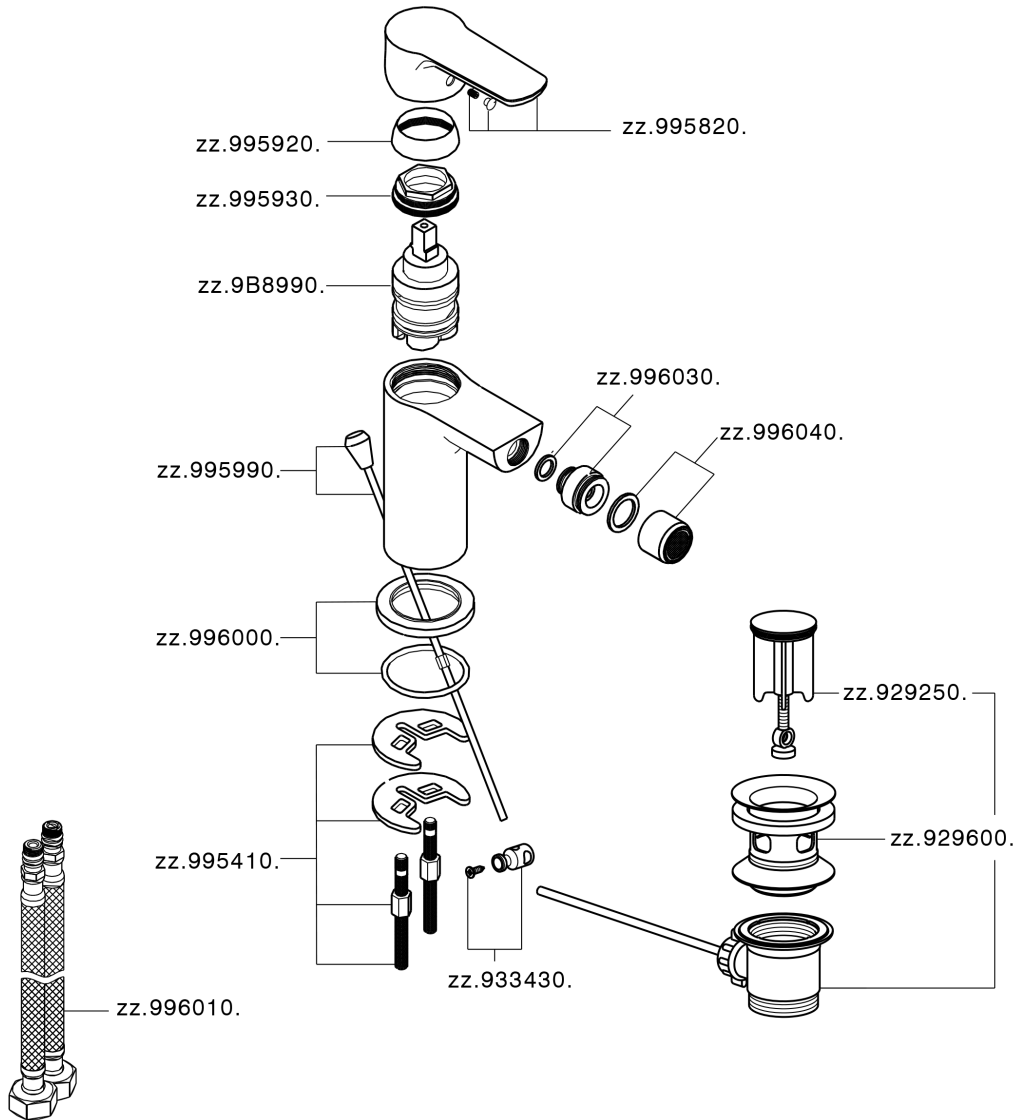

## Single lever bidet mixer EnergySave SATURNO\_SN000555

MODEL **SN000555**

Single lever bidet mixer EnergySave, with automatic 1"1/4 automatic pop-up waste, G.3/8" stainless steel flexible hoses

AVAILABLE FINISHINGS

CHARACTERISTICS

Cartridge Spare Parts **ZZ9B899000**

**35 mm Cartridge**

### EnergySave

Thanks to the EnergySave device, only cold water will be drawn if the lever is operated in the central position, so that the water heater will not be engaged and no hot water wasted, leading to considerable savings in energy and costs. The temperature can be adjusted by rotating the lever to the left, until the desired temperature is reached.

## Single lever bidet mixer EnergySave SATURNO\_SN000555

SN000555

<https://en.huberitalia.com/single-lever-bidet-mixer-energysave-saturno-sn000555>

2026-05-17