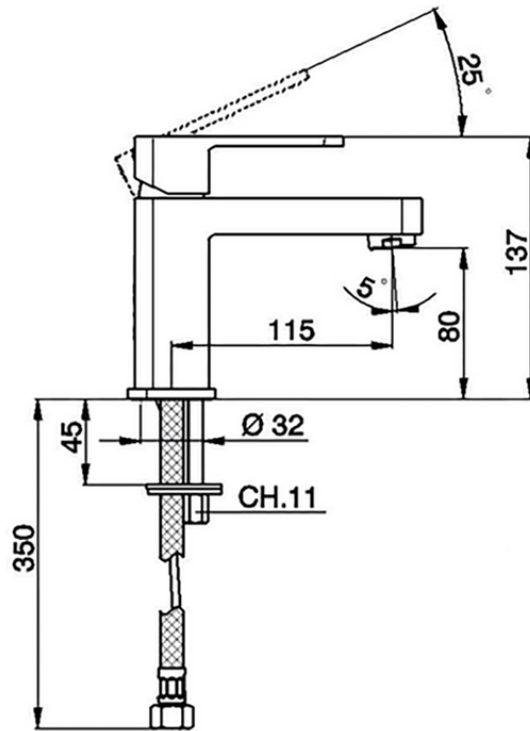

## Single lever washbasin mixer DADO\_DD000540

DD000540

<https://en.huberitalia.com/single-lever-washbasin-mixer-dado-dd000540>

2024-12-22