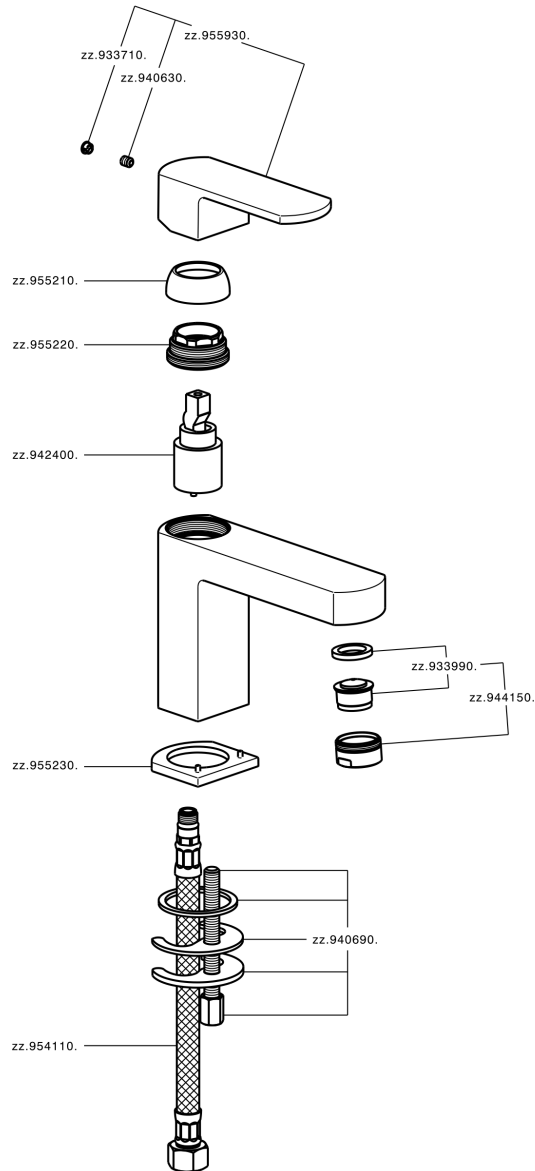

Single lever washbasin mixer DADO_DD000540

DD000540

<https://en.huberitalia.com/single-lever-washbasin-mixer-dado-dd000540>

2024-12-22