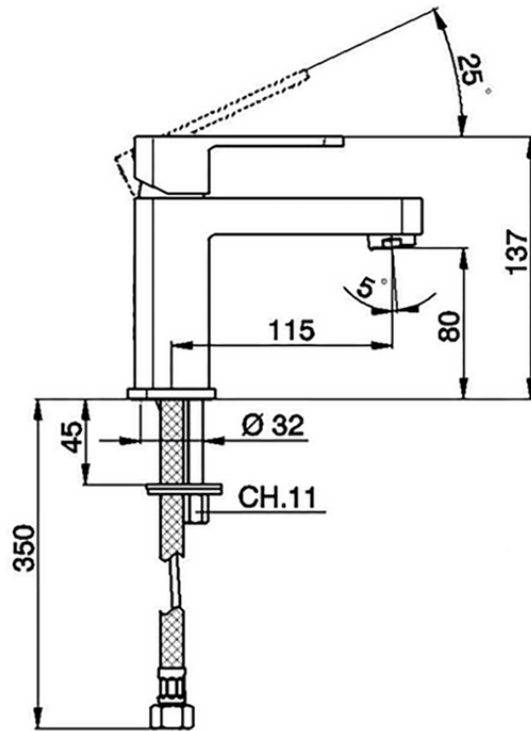

Single lever washbasin mixer DADO_DD000540

DD000540

<https://en.huberitalia.com/single-lever-washbasin-mixer-dado-dd000540>

2024-12-22