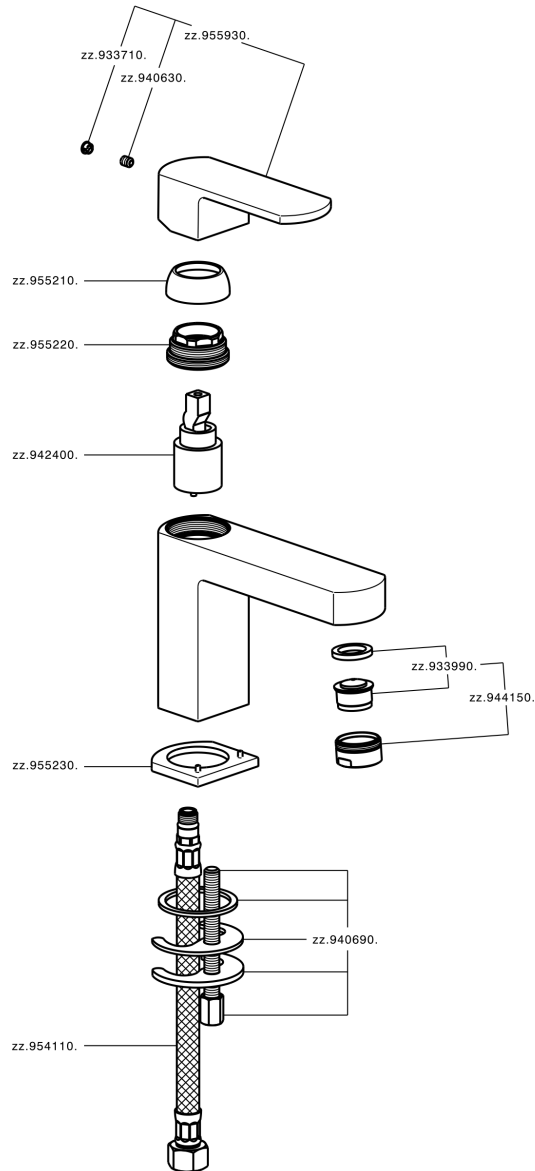

Single lever washbasin mixer DADO_DD000540

MODEL **DD000540**

Single lever washbasin mixer, without automatic pop-up waste, G.3/8" stainless steel flexible hoses

AVAILABLE FINISHINGS

-  **21** 21 Chrome
-  **2B** 2B Polished Nickel
-  **2F** 2F Brushed Nickel
-  **40** 40 Matt Black
-  **4Q** 4Q Matt White

CHARACTERISTICS

Cartridge Spare Parts **ZZ94240000**

25 mm Cartridge

Single lever washbasin mixer DADO_DD000540

DD000540

<https://en.huberitalia.com/single-lever-washbasin-mixer-dado-dd000540>

2024-12-22