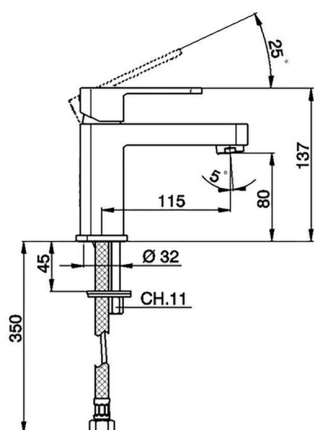

Single lever washbasin mixer DADO_DD000540

MODEL **DD000540**

Single lever washbasin mixer, without automatic pop-up waste, G.3/8" stainless steel flexible hoses

AVAILABLE FINISHINGS

-  **21** 21 Chrome
-  **2B** 2B Polished Nickel
-  **2F** 2F Brushed Nickel
-  **40** 40 Matt Black
-  **4Q** 4Q Matt White

CHARACTERISTICS

Cartridge Spare Parts **ZZ94240000**

25 mm Cartridge

Single lever washbasin mixer DADO_DD000540

DD000540

<https://en.huberitalia.com/single-lever-washbasin-mixer-dado-dd000540>

2024-12-22