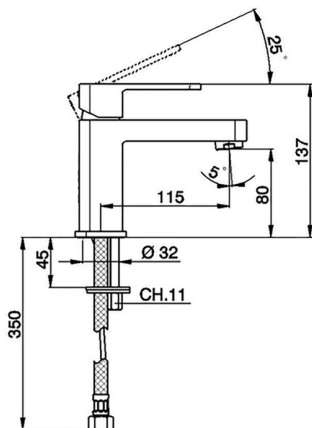

## Single lever washbasin mixer DADO\_DD000540

MODEL **DD000540**

Single lever washbasin mixer, without automatic pop-up waste, G.3/8" stainless steel flexible hoses

### CHARACTERISTICS

Cartridge Spare Parts **ZZ94240000**

**25 mm Cartridge**

## Single lever washbasin mixer DADO\_DD000540

DD000540

<https://en.huberitalia.com/single-lever-washbasin-mixer-dado-dd000540>

2024-12-22