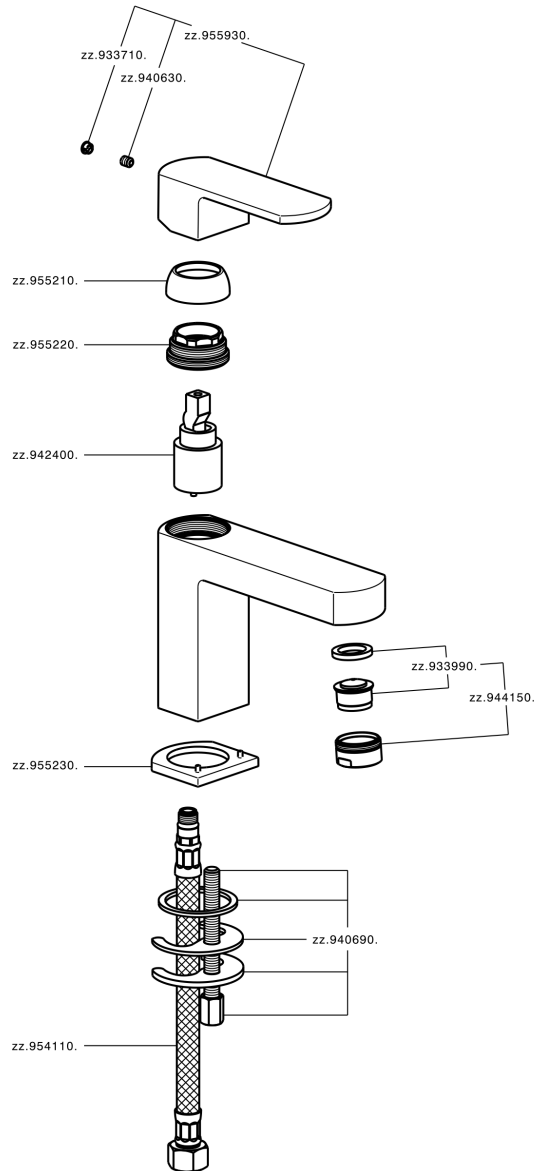

## Single lever washbasin mixer DADO\_DD000540

MODEL **DD000540**

Single lever washbasin mixer, without automatic pop-up waste, G.3/8" stainless steel flexible hoses

### CHARACTERISTICS

Cartridge Spare Parts **ZZ94240000**

**25 mm Cartridge**

## Single lever washbasin mixer DADO\_DD000540

DD000540

<https://en.huberitalia.com/single-lever-washbasin-mixer-dado-dd000540>

2024-12-22