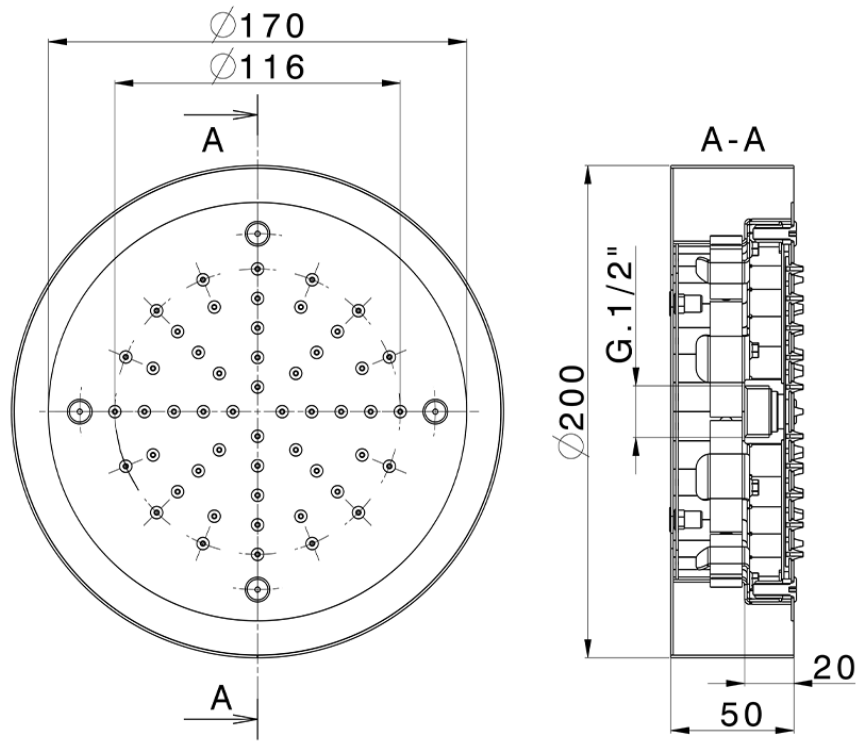

Ø 200 mm Chromotherapy Ceiling showerhead ZEN\_ZS1C0230

ZS1C0230

<https://en.huberitalia.com/o-200-mm-chromotherapy-ceiling-showerhead-zen-zs1c0230>

2025-01-05