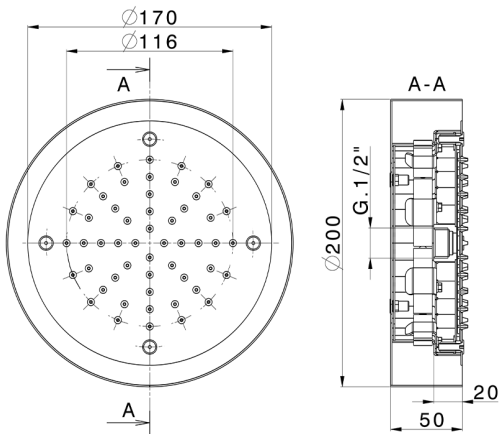

Ø 200 mm Chromotherapy Ceiling showerhead ZEN_ZS1C0230

MODEL **ZS1C0230**

Ø 200 mm Chromotherapy Ceiling showerhead, with white cover, rain, chromotherapy functions, control unit and wireless control included, Stainless Steel AISI 304

AVAILABLE FINISHINGS

- **40** 40 Matt Black
- **4Q** 4Q Matt White
- **D1** D1 Brushed Inox
- **D2** D2 Polished Inox

CHARACTERISTICS

2025-01-05