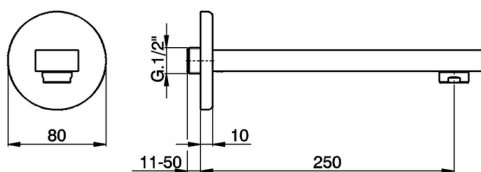

Filler spout DADO_DD000241

MODEL **DD000241**

Filler spout, 250 mm length, 1/2" M connection

AVAILABLE FINISHINGS

- **21** 21 Chrome
- **2B** 2B Polished Nickel
- **2F** 2F Brushed Nickel
- **40** 40 Matt Black
- **4Q** 4Q Matt White

CHARACTERISTICS