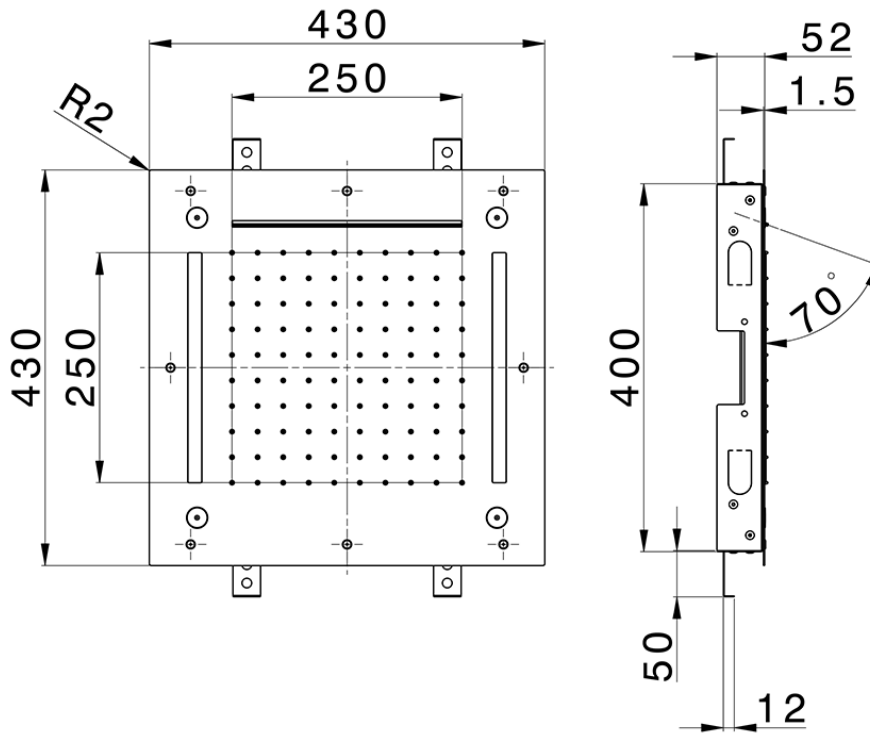

430x430 mm Chromotherapy Ceiling showerhead ZEN\_ZS1C0065

ZS1C0065

<https://en.huberitalia.com/430x430-mm-chromotherapy-ceiling-showerhead-zen-zs1c0065>

2024-12-19