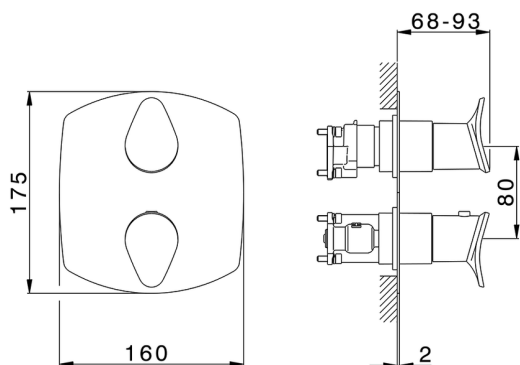

Exposed part for Thermostatic One Box Valve ONE BOX_HC0BT030

MODEL **HC0BT030**

Exposed part for Thermostatic One Box Valve, with 1-2-3 outlet devia stop, Minimum depth of installation: 67 mm, without concealed part, for items ZB00B030-ZB00B031

8x20 Plus P Thermostatic Valve

Installation **Concealed**

Required concealed parts **ZB00B031**

ZB00B030

DeviaStop

The Huber Devia Stop technology allows to adjust the water flow and to direct it to the selected output point (overhead soaker, hand shower, etc).