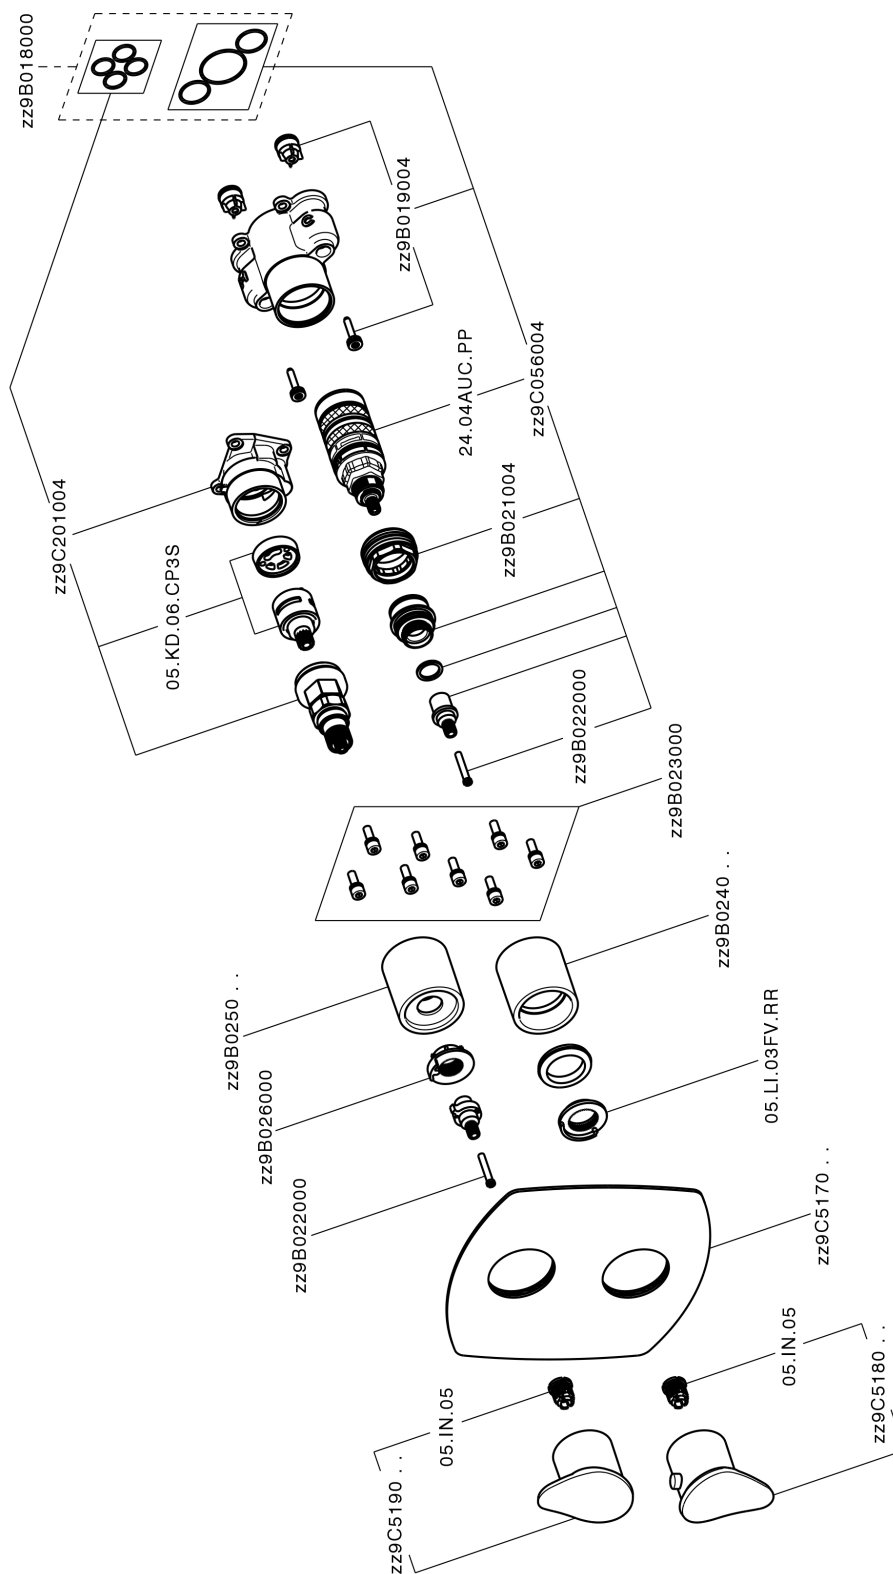

Exposed part for Thermostatic One Box Valve ONE BOX_HC0BT030

MODEL **HC0BT030**

Exposed part for Thermostatic One Box Valve, with 1-2-3 outlet devia stop, Minimum depth of installation: 67 mm, without concealed part, for items ZB00B030-ZB00B031

AVAILABLE FINISHINGS

-  **21** 21 Chrome
-  **2P** 2P Rose Gold
-  **2Q** 2Q Black Titanium
-  **40** 40 Matt Black
-  **4Q** 4Q Matt White
-  **6T** 6T Chrome/Matt Black

CHARACTERISTICS

Cartridge Spare Parts **24.04A.PP**

8x20 Plus P Thermostatic Valve

Installation **Concealed**

Required concealed parts **ZB00B031**

ZB00B030

DeviaStop

The Huber Devia Stop technology allows to adjust the water flow and to direct it to the selected output point (overhead soaker, hand shower, etc).

Thermostatic

The Huber thermostatic is your personal water manager, helping you to handle, control and save water and energy.

Exposed part for Thermostatic One Box Valve ONE BOX_HC0BT030

HC0BT030

<https://en.huberitalia.com/exposed-part-for-thermostatic-one-box-valve-one-box-hc0bt030>