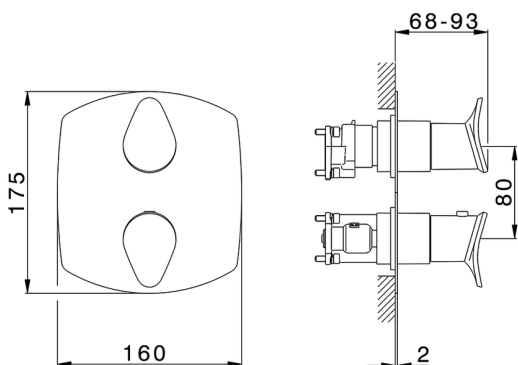

Exposed part for Thermostatic One Box Valve ONE BOX_HC0BT030

MODEL **HC0BT030**

Exposed part for Thermostatic One Box Valve, with 1-2-3 outlet devia stop, Minimum depth of installation: 67 mm, without concealed part, for items ZB00B030-ZB00B031

8x20 Plus P Thermostatic Valve

Installation **Concealed**

Required concealed parts **ZB00B031**
ZB00B030

DeviaStop

The Huber Devia Stop technology allows to adjust the water flow and to direct it to the selected output point (overhead soaker, hand shower, etc).