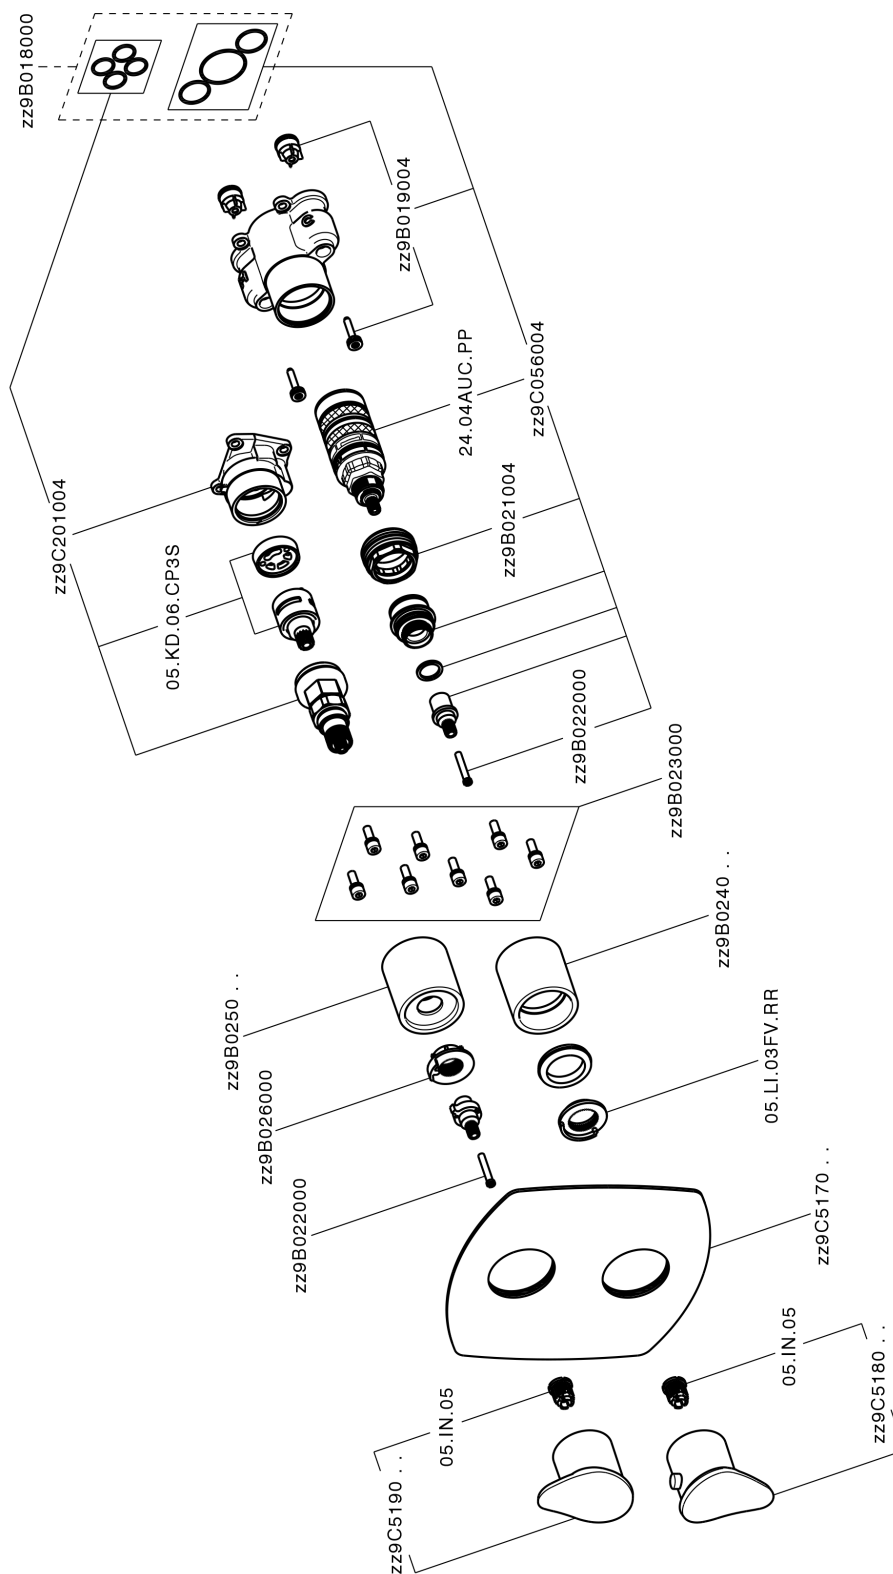

Exposed part for Thermostatic One Box Valve ONE BOX_HC0BT030

MODEL **HC0BT030**

Exposed part for Thermostatic One Box Valve, with 1-2-3 outlet devia stop, Minimum depth of installation: 67 mm, without concealed part, for items ZB00B030-ZB00B031

AVAILABLE FINISHINGS

-  **21** 21 Chrome
-  **2P** 2P Rose Gold
-  **2Q** 2Q Black Titanium
-  **40** 40 Matt Black
-  **4Q** 4Q Matt White
-  **6T** 6T Chrome/Matt Black

CHARACTERISTICS

Cartridge Spare Parts **24.04A.PP**

8x20 Plus P Thermostatic Valve

Installation **Concealed**

Required concealed parts **ZB00B031**
ZB00B030

DeviaStop

The Huber Devia Stop technology allows to adjust the water flow and to direct it to the selected output point (overhead soaker, hand shower, etc).

Thermostatic

The Huber thermostatic is your personal water manager, helping you to handle, control and save water and energy.

Exposed part for Thermostatic One Box Valve ONE BOX_HC0BT030

HC0BT030

<https://en.huberitalia.com/exposed-part-for-thermostatic-one-box-valve-one-box-hc0bt030>