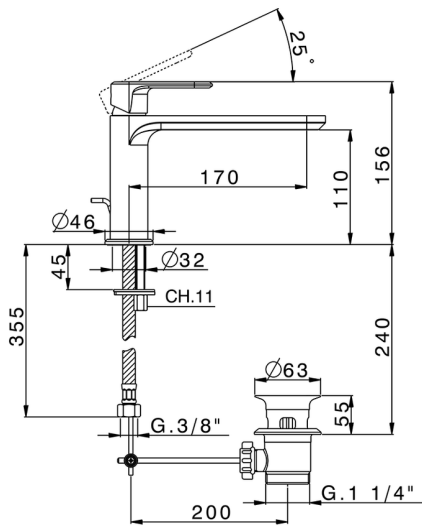

Single lever washbasin mixer LEVITY_LY001510

MODEL **LY001510**

Single lever washbasin mixer, with automatic 1"1/4 automatic pop-up waste, G.3/8" stainless steel flexible hose

AVAILABLE FINISHINGS

-  **21** 21 Chrome
-  **2B** 2B Polished Nickel
-  **2F** 2F Brushed Nickel
-  **40** 40 Matt Black
-  **4Q** 4Q Matt White

CHARACTERISTICS

Cartridge Spare Parts **ZZ96550000**

25 mm Cartridge

2024-12-22