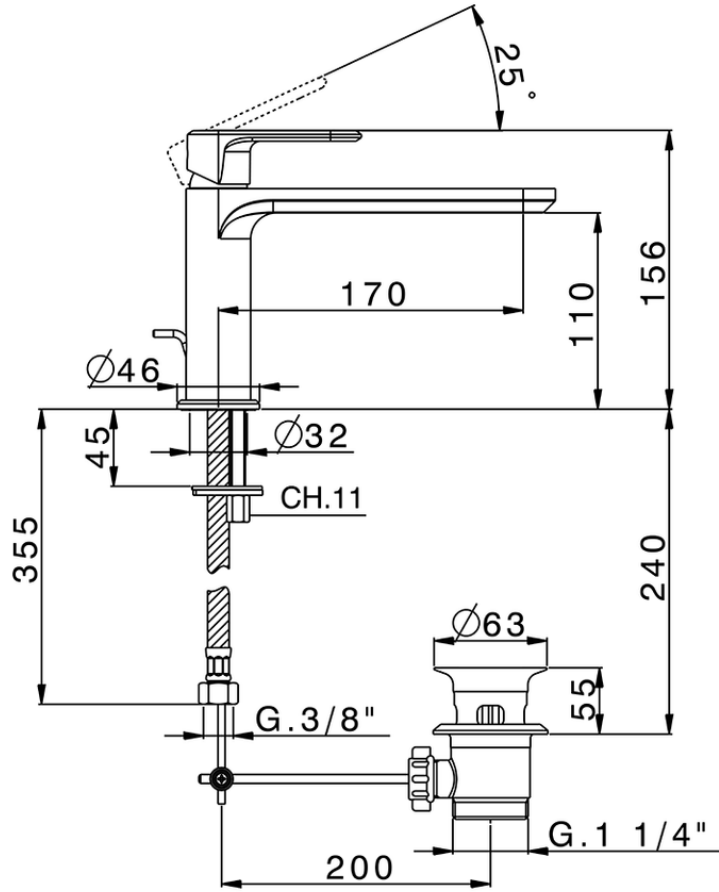

Single lever washbasin mixer LEVITY_LY001510

LY001510

<https://en.huberitalia.com/single-lever-washbasin-mixer-levity-ly001510>

2025-02-11