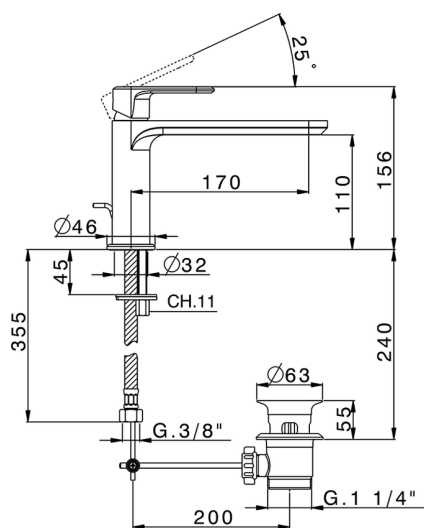

Single lever washbasin mixer LEVITY_LY001510

MODEL **LY001510**

Single lever washbasin mixer, with automatic 1"1/4 automatic pop-up waste, G.3/8" stainless steel flexible hose

AVAILABLE FINISHINGS

-  **21** 21 Chrome
-  **2B** 2B Polished Nickel
-  **2F** 2F Brushed Nickel
-  **40** 40 Matt Black
-  **4Q** 4Q Matt White

CHARACTERISTICS

Cartridge Spare Parts **ZZ96550000**

25 mm Cartridge

2024-12-22