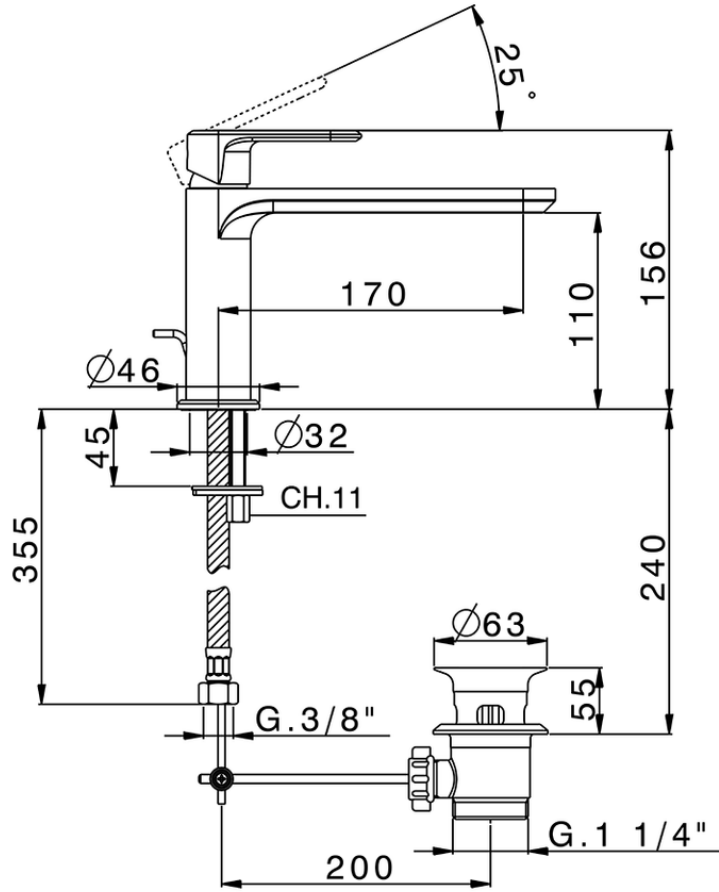

Single lever washbasin mixer LEVITY_LY001510

LY001510

<https://en.huberitalia.com/single-lever-washbasin-mixer-levity-ly001510>

2024-12-22