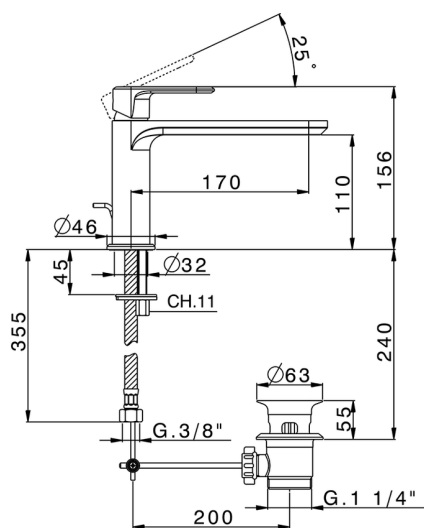

## Single lever washbasin mixer LEVITY\_LY001510

MODEL **LY001510**

Single lever washbasin mixer, with automatic 1"1/4 automatic pop-up waste, G.3/8" stainless steel flexible hose

### CHARACTERISTICS

Cartridge Spare Parts **ZZ96550000**

**25 mm Cartridge**

2024-12-22