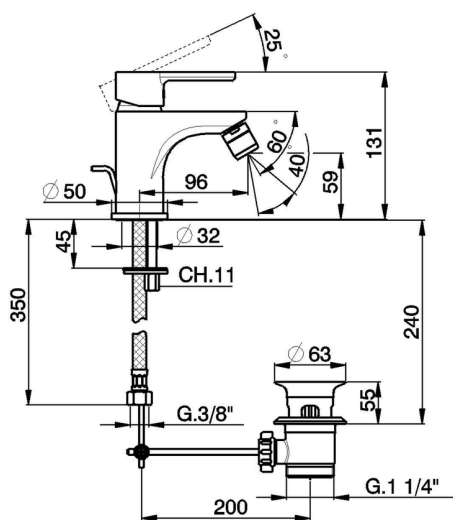

## Single lever bidet mixer H2\_H2000550

MODEL **H2000550**

Single lever bidet mixer, with 1"1/4 automatic pop-up waste, G.3/8" stainless steel flexible hoses

AVAILABLE FINISHINGS

CHARACTERISTICS

Cartridge Spare Parts **ZZ95435000**

**35 mm Cartridge**

### EcoStop

EcoStop feature limits water flow to approximately 50% of maximum output with one point of resistance on setting. Push slightly past the middle stop only when full water output is required. This will save water up to 50%.