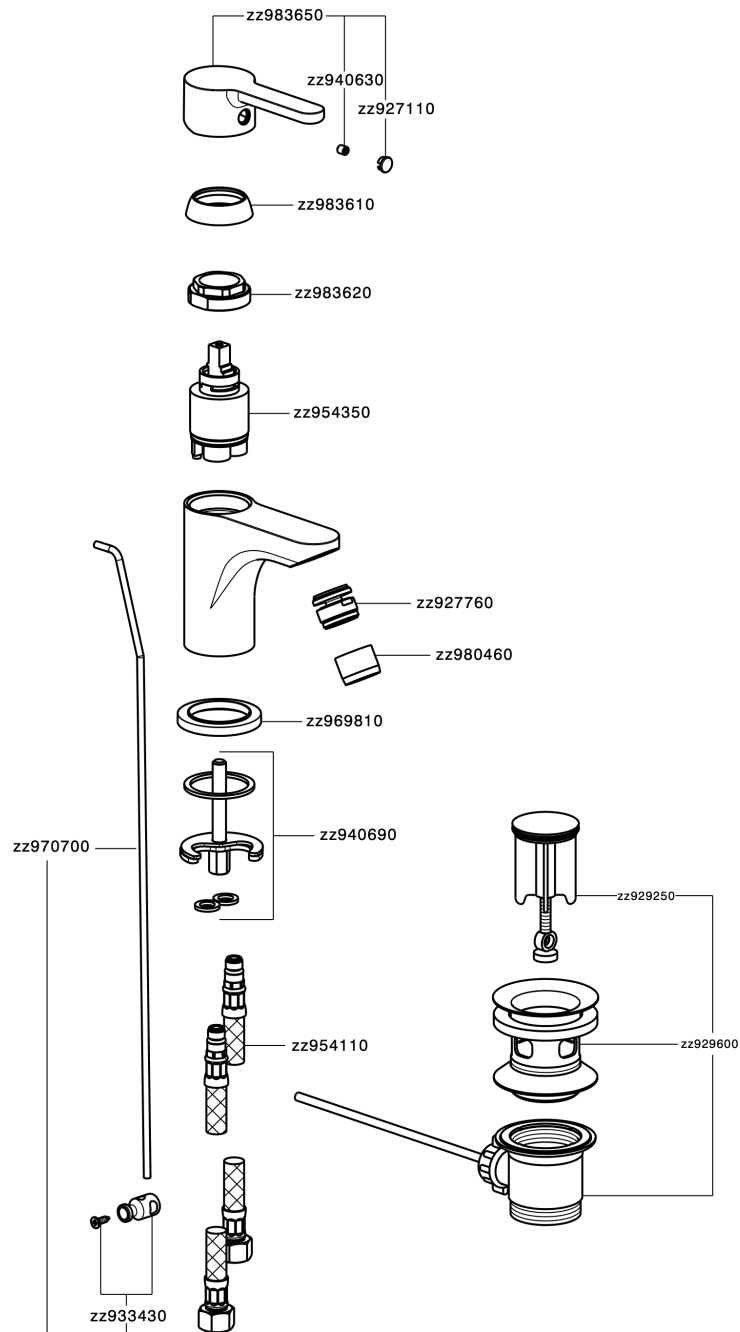

## Single lever bidet mixer H2\_H2000550

MODEL **H2000550**

Single lever bidet mixer, with 1"1/4 automatic pop-up waste, G.3/8" stainless steel flexible hoses

AVAILABLE FINISHINGS

CHARACTERISTICS

Cartridge Spare Parts **ZZ95435000**

**35 mm Cartridge**

### EcoStop

EcoStop feature limits water flow to approximately 50% of maximum output with one point of resistance on setting. Push slightly past the middle stop only when full water output is required. This will save water up to 50%.

## Single lever bidet mixer H2\_H2000550

H2000550

<https://en.huberitalia.com/single-lever-bidet-mixer-h2-h2000550>

2024-11-15