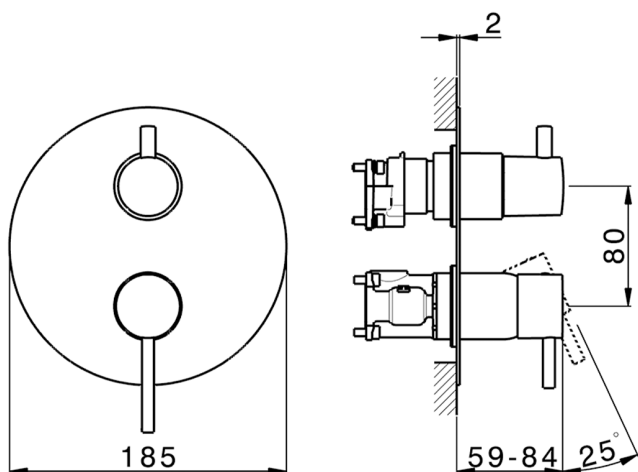

Exposed part for Single Lever One Box Valve ONE BOX_MT0BM030

MODEL **MT0BM030**

Exposed part for Single Lever One Box Valve, with 2-3 outlet diverter, Minimum depth of installation: 67 mm, without concealed part, for items ZB00B030-ZB00B031

AVAILABLE FINISHINGS

-  **21** 21 Chrome
-  **26** 26 Old Copper
-  **2F** 2F Brushed Nickel
-  **2W** 2W Brushed Gold
-  **40** 40 Matt Black
-  **4Q** 4Q Matt White

CHARACTERISTICS

Cartridge Spare Parts **ZZ97179000**