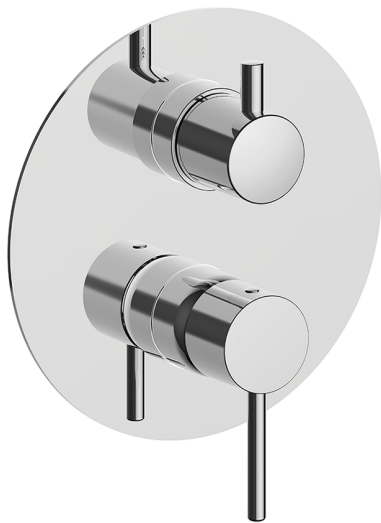

Exposed part for Single Lever One Box Valve ONE BOX_MT0BM030

MODEL **MT0BM030**

Exposed part for Single Lever One Box Valve, with 2-3 outlet diverter, Minimum depth of installation: 67 mm, without concealed part, for items ZB00B030-ZB00B031

AVAILABLE FINISHINGS

-  **21** 21 Chrome
-  **26** 26 Old Copper
-  **2F** 2F Brushed Nickel
-  **2W** 2W Brushed Gold
-  **40** 40 Matt Black
-  **4Q** 4Q Matt White

CHARACTERISTICS

Cartridge Spare Parts **ZZ97179000**

Installation **Concealed**

Required concealed parts **ZB00B031**

ZB00B030

One Box Universal Concealed Part ONE BOX_ZB00B031

MODEL **ZB00B031**

One Box Universal Concealed Part, for 1 or 2 or 3 outlet thermostatic or single lever, without trim kit, with noise reducers, with sealing gasket

One Box Universal Concealed Part ONE BOX_ZB00B030

MODEL **ZB00B030**

One Box Universal Concealed Part, for 1 or 2 or 3 outlet thermostatic or single lever, without trim kit, without noise reducers, with sealing gasket