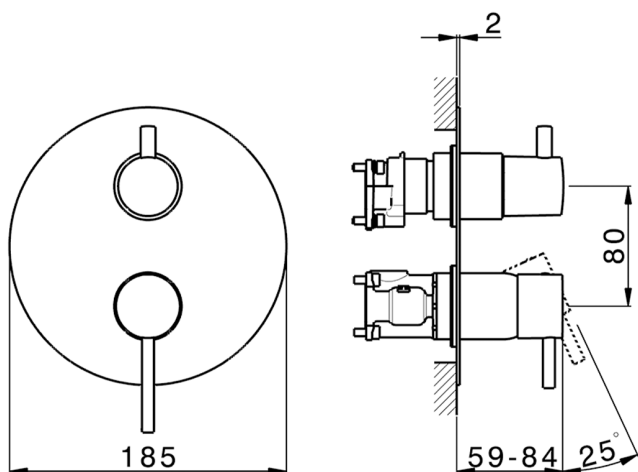

Exposed part for Single Lever One Box Valve ONE BOX_MT0BM030

MODEL **MT0BM030**

Exposed part for Single Lever One Box Valve, with 2-3 outlet diverter, Minimum depth of installation: 67 mm, without concealed part, for items ZB00B030-ZB00B031

AVAILABLE FINISHINGS

-  **21** 21 Chrome
-  **26** 26 Old Copper
-  **2F** 2F Brushed Nickel
-  **2W** 2W Brushed Gold
-  **40** 40 Matt Black
-  **4Q** 4Q Matt White

CHARACTERISTICS

Cartridge Spare Parts **ZZ97179000**
 Installation **Concealed**
 Required concealed parts **ZB00B031**
ZB00B030