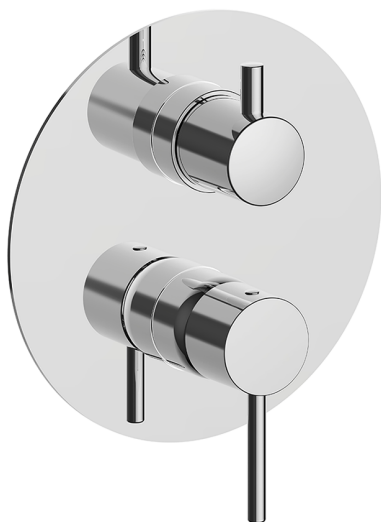

Exposed part for Single Lever One Box Valve ONE BOX_MT0BM030

MODEL **MT0BM030**

Exposed part for Single Lever One Box Valve, with 2-3 outlet diverter, Minimum depth of installation: 67 mm, without concealed part, for items ZB00B030-ZB00B031

AVAILABLE FINISHINGS

-  **21** 21 Chrome
-  **26** 26 Old Copper
-  **2F** 2F Brushed Nickel
-  **2W** 2W Brushed Gold
-  **40** 40 Matt Black
-  **4Q** 4Q Matt White

CHARACTERISTICS

Cartridge Spare Parts **ZZ97179000**
 Installation **Concealed**
 Required concealed parts **ZB00B031**
ZB00B030

One Box Universal Concealed Part ONE BOX_ZB00B031

MODEL **ZB00B031**

One Box Universal Concealed Part, for 1 or 2 or 3 outlet thermostatic or single lever, without trim kit, with noise reducers, with sealing gasket

One Box Universal Concealed Part ONE BOX_ZB00B030

MODEL **ZB00B030**

One Box Universal Concealed Part, for 1 or 2 or 3 outlet thermostatic or single lever, without trim kit, without noise reducers, with sealing gasket