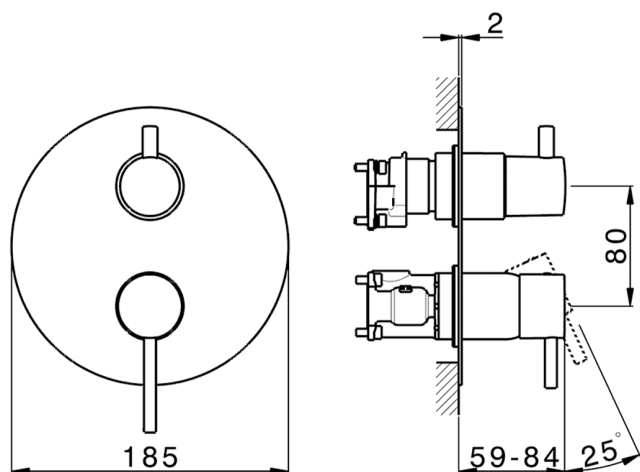

Exposed part for Single Lever One Box Valve ONE BOX_MT0BM030

MODEL **MT0BM030**

Exposed part for Single Lever One Box Valve, with 2-3 outlet diverter, Minimum depth of installation: 67 mm, without concealed part, for items ZB00B030-ZB00B031

AVAILABLE FINISHINGS

-  **21** 21 Chrome
-  **26** 26 Old Copper
-  **2F** 2F Brushed Nickel
-  **2W** 2W Brushed Gold
-  **40** 40 Matt Black
-  **4Q** 4Q Matt White

CHARACTERISTICS

Cartridge Spare Parts **ZZ97179000**
 Installation **Concealed**
 Required concealed parts **ZB00B031**
ZB00B030