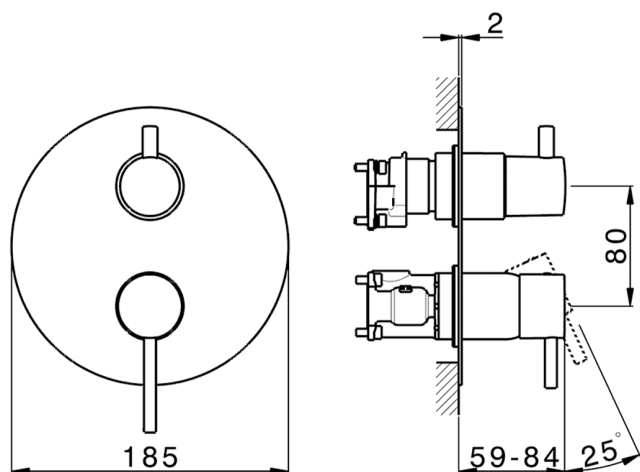

Exposed part for Single Lever One Box Valve ONE BOX_MT0BM030

MODEL **MT0BM030**

Exposed part for Single Lever One Box Valve, with 2-3 outlet diverter, Minimum depth of installation: 67 mm, without concealed part, for items ZB00B030-ZB00B031

AVAILABLE FINISHINGS

-  **21** 21 Chrome
-  **26** 26 Old Copper
-  **2F** 2F Brushed Nickel
-  **2W** 2W Brushed Gold
-  **40** 40 Matt Black
-  **4Q** 4Q Matt White

CHARACTERISTICS

Cartridge Spare Parts **ZZ97179000**
 Installation **Concealed**
 Required concealed parts **ZB00B031**
ZB00B030

One Box Universal Concealed Part ONE BOX_ZB00B031

MODEL **ZB00B031**

One Box Universal Concealed Part, for 1 or 2 or 3 outlet thermostatic or single lever, without trim kit, with noise reducers, with sealing gasket