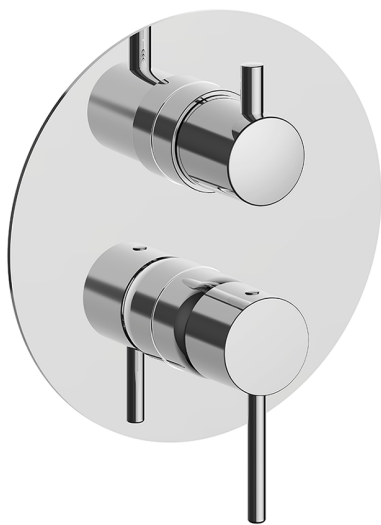

Exposed part for Single Lever One Box Valve ONE BOX_MT0BM030

MODEL **MT0BM030**

Exposed part for Single Lever One Box Valve, with 2-3 outlet diverter, Minimum depth of installation: 67 mm, without concealed part, for items ZB00B030-ZB00B031

AVAILABLE FINISHINGS

-  **21** 21 Chrome
-  **26** 26 Old Copper
-  **2F** 2F Brushed Nickel
-  **2W** 2W Brushed Gold
-  **40** 40 Matt Black
-  **4Q** 4Q Matt White

CHARACTERISTICS

Cartridge Spare Parts **ZZ97179000**
 Installation **Concealed**
 Required concealed parts **ZB00B031**
ZB00B030

One Box Universal Concealed Part ONE BOX_ZB00B031

MODEL **ZB00B031**

One Box Universal Concealed Part, for 1 or 2 or 3 outlet thermostatic or single lever, without trim kit, with noise reducers, with sealing gasket

AVAILABLE FINISHINGS

CHARACTERISTICS

Concealed	1
Installation	Concealed

Thermostatic

The Huber thermostatic is your personal water manager, helping you to handle, control and save water and energy.

One Box Universal Concealed Part ONE BOX_ZB00B030