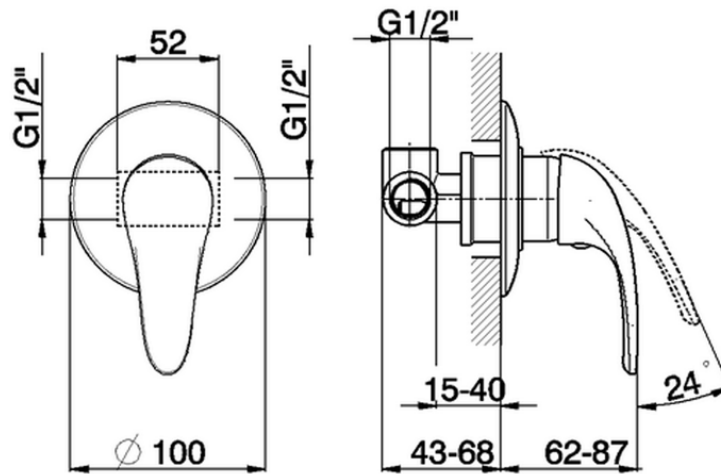

Concealed single lever shower valve NORMA_NM000300

NM000300

<https://en.huberitalia.com/concealed-single-lever-shower-valve-norma-nm000300>

2024-12-18