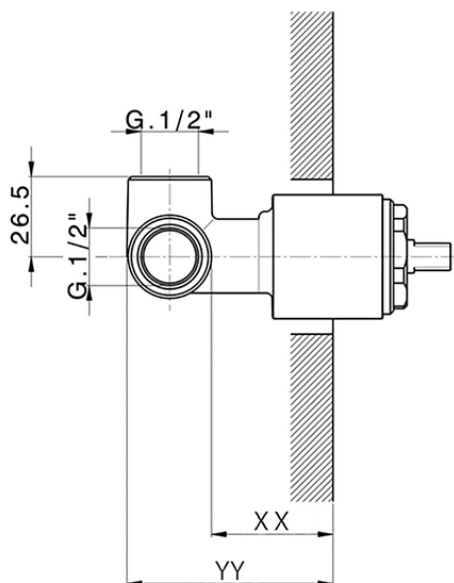

## Exposed part for concealed S.L. shower valve CHRONOS\_CR003000

CR003000

<https://en.huberitalia.com/exposed-part-for-concealed-s-l-shower-valve-chronos-cr003000>

Piastra/Plate/Plaque/Platte/Placa  
 2-3mm: XX 27-47 YY 54-74  
 10mm: XX 16-40 YY 43-68

ZB005301

<https://en.huberitalia.com/concealed-single-lever-shower-mixer-concealed-zb005301>

## Piastra/Plate/Plaque/Platte/Placa

2-3mm: XX 27-47 YY 54-74

10mm: XX 16-40 YY 43-68

ZB005300

<https://en.huberitalia.com/concealed-single-lever-shower-valve-concealed-zb005300>

2024-11-21