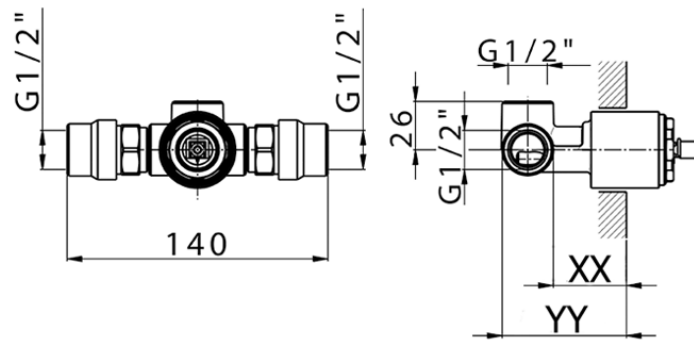

## Exposed part for concealed S.L. shower valve CHRONOS\_CR003000

CR003000

<https://en.huberitalia.com/exposed-part-for-concealed-s-l-shower-valve-chronos-cr003000>

Piastra/Plate/Plaque/Platte/Placa  
 2-3mm: XX 27-47 YY 54-74  
 10mm: XX 16-40 YY 43-68

ZB005301

<https://en.huberitalia.com/concealed-single-lever-shower-mixer-concealed-zb005301>

## Piastra/Plate/Plaque/Platte/Placa

2-3mm: XX 27-47 YY 54-74

10mm: XX 16-40 YY 43-68

ZB005300

<https://en.huberitalia.com/concealed-single-lever-shower-valve-concealed-zb005300>

2024-11-21