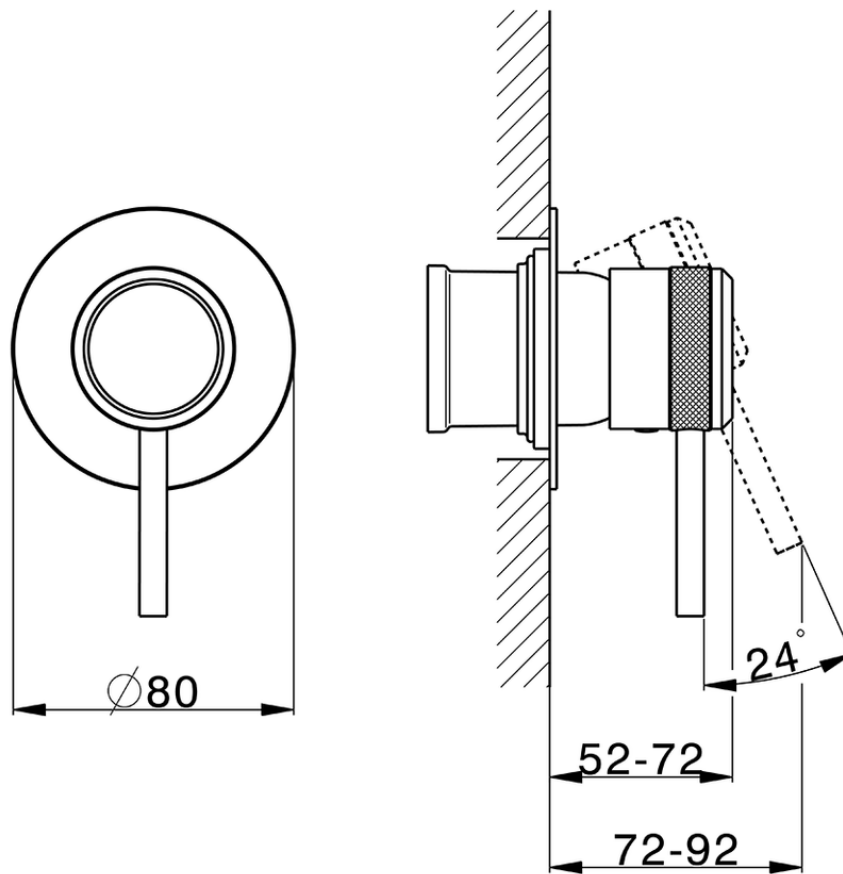

## Exposed part for concealed S.L. shower valve CHRONOS\_CR003000

CR003000

<https://en.huberitalia.com/exposed-part-for-concealed-s-l-shower-valve-chronos-cr003000>

Piastra/Plate/Plaque/Platte/Placa  
 2-3mm: XX 27-47 YY 54-74  
 10mm: XX 16-40 YY 43-68

ZB005301

<https://en.huberitalia.com/concealed-single-lever-shower-mixer-concealed-zb005301>

## Piastra/Plate/Plaque/Platte/Placa

2-3mm: XX 27-47 YY 54-74

10mm: XX 16-40 YY 43-68

ZB005300

<https://en.huberitalia.com/concealed-single-lever-shower-valve-concealed-zb005300>

2024-11-21