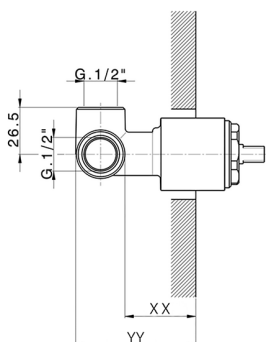

CR003000

<https://en.huberitalia.com/exposed-part-for-concealed-s-l-shower-valve-chronos-cr003000>

Concealed single lever shower mixer CONCEALED_ZB005301

MODEL **ZB005301**

Concealed single lever shower mixer, 1/2" concealed shower, without trim kit, with noise reducers

AVAILABLE FINISHINGS

 **04** 04 Without finishing

CHARACTERISTICS

Installation	Concealed
Cartridge Spare Parts	ZZ94035000
35 mm Cartridge	
Concealed	1

Piastra/Plate/Plaque/Platte/Placa

2-3mm: XX 27-47 YY 54-74

10mm: XX 16-40 YY 43-68

Concealed single lever shower valve CONCEALED_ZB005300

MODEL **ZB005300**

Concealed single lever shower valve, 1/2" Concealed shower mixer, without trim kit

AVAILABLE FINISHINGS

04 04 Without finishing

CHARACTERISTICS

Installation	Concealed
Cartridge Spare Parts	ZZ94035000
35 mm Cartridge	
Concealed	1

Piastra/Plate/Plaque/Platte/Placa
 2-3mm: XX 27-47 YY 54-74
 10mm: XX 16-40 YY 43-68

2024-11-21