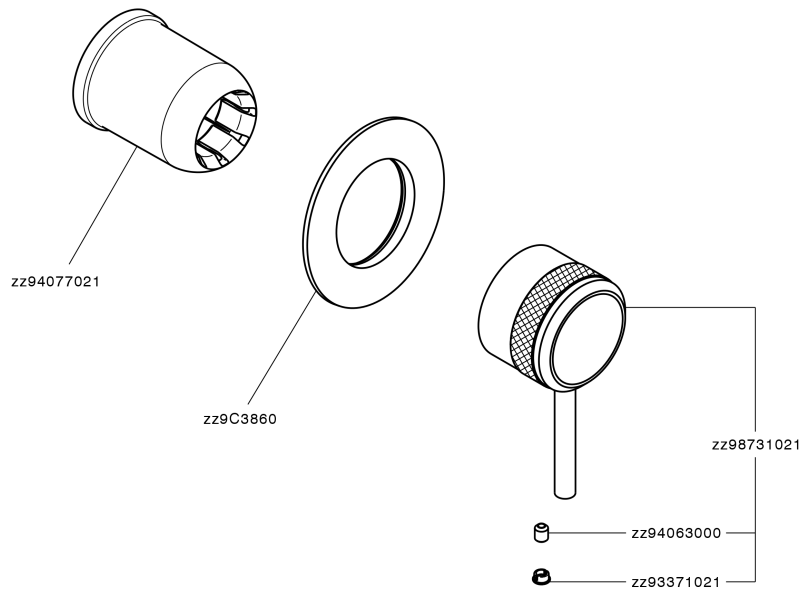

Exposed part for concealed S.L. shower valve **CHRONOS_CR003000**

MODEL **CR003000**

Exposed part for concealed S.L. shower valve, without concealed part, for item ZB005300 - ZB005301

AVAILABLE FINISHINGS

- 
21 21 Chrome
- 
2F 2F Brushed Nickel
- 
2Q 2Q Black Titanium

CHARACTERISTICS

Installation **Concealed**

Required concealed parts **ZB005301**

ZB005300

Exposed part for concealed S.L. shower valve CHRONOS_CR003000

CR003000

<https://en.huberitalia.com/exposed-part-for-concealed-s-l-shower-valve-chronos-cr003000>

Concealed single lever shower mixer CONCEALED_ZB005301

MODEL **ZB005301**

Concealed single lever shower mixer, 1/2" concealed shower, without trim kit, with noise reducers

10mm: XX 16-40 YY 43-68

Concealed single lever shower valve CONCEALED_ZB005300

MODEL **ZB005300**

Concealed single lever shower valve, 1/2" Concealed shower mixer, without trim kit

AVAILABLE FINISHINGS

04 04 Without finishing