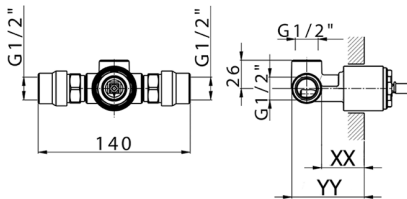

- 
21 21 Chrome
- 
2F 2F Brushed Nickel
- 
2Q 2Q Black Titanium

CHARACTERISTICS

Installation **Concealed**

Required concealed parts **ZB005301**

ZB005300

Exposed part for concealed S.L. shower valve CHRONOS_CR003000

CR003000

<https://en.huberitalia.com/exposed-part-for-concealed-s-l-shower-valve-chronos-cr003000>

Concealed single lever shower mixer CONCEALED_ZB005301

MODEL **ZB005301**

Concealed single lever shower mixer, 1/2" concealed shower, without trim kit, with noise reducers

AVAILABLE FINISHINGS

 **04** 04 Without finishing

CHARACTERISTICS

Installation	Concealed
Cartridge Spare Parts	ZZ94035000
35 mm Cartridge	
Concealed	1

Piastra/Plate/Plaque/Platte/Placa

2-3mm: XX 27-47 YY 54-74

10mm: XX 16-40 YY 43-68

Concealed single lever shower valve CONCEALED_ZB005300

MODEL **ZB005300**

Concealed single lever shower valve, 1/2" Concealed shower mixer, without trim kit

AVAILABLE FINISHINGS

04 04 Without finishing