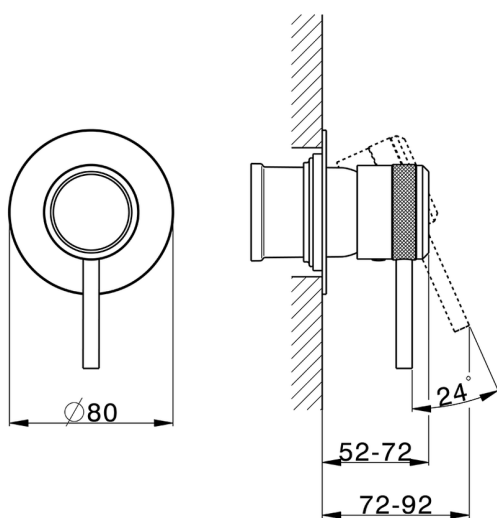

Exposed part for concealed S.L. shower valve **CHRONOS_CR003000**

MODEL **CR003000**

Exposed part for concealed S.L. shower valve, without concealed part, for item ZB005300 - ZB005301

AVAILABLE FINISHINGS

- 
21 21 Chrome
- 
2F 2F Brushed Nickel
- 
2Q 2Q Black Titanium

CHARACTERISTICS

Installation **Concealed**

Required concealed parts **ZB005301**

ZB005300

Exposed part for concealed S.L. shower valve CHRONOS_CR003000

CR003000

<https://en.huberitalia.com/exposed-part-for-concealed-s-l-shower-valve-chronos-cr003000>

Concealed single lever shower mixer CONCEALED_ZB005301

MODEL **ZB005301**

Concealed single lever shower mixer, 1/2" concealed shower, without trim kit, with noise reducers

10mm: XX 16-40 YY 43-68

Concealed single lever shower valve CONCEALED_ZB005300

MODEL **ZB005300**

Concealed single lever shower valve, 1/2" Concealed shower mixer, without trim kit

AVAILABLE FINISHINGS

04 04 Without finishing