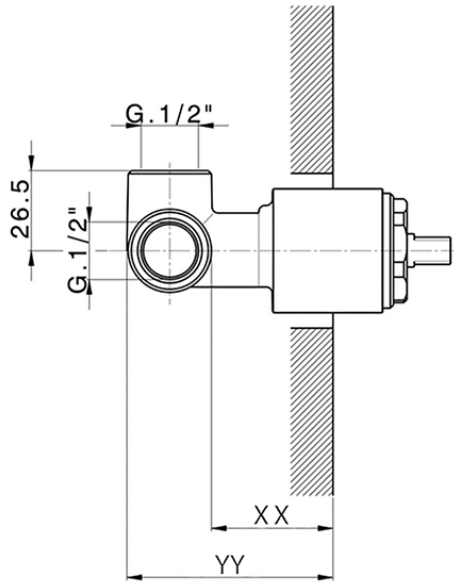

## Exposed part for concealed S.L. shower valve CHRONOS\_CR003000

CR003000

<https://en.huberitalia.com/exposed-part-for-concealed-s-l-shower-valve-chronos-cr003000>

## Piastra/Plate/Plaque/Platte/Placa

2-3mm: XX 27-47 YY 54-74

10mm: XX 16-40 YY 43-68

ZB005301

<https://en.huberitalia.com/concealed-single-lever-shower-mixer-concealed-zb005301>

## Piastra/Plate/Plaque/Platte/Placa

2-3mm: XX 27-47 YY 54-74

10mm: XX 16-40 YY 43-68

ZB005300

<https://en.huberitalia.com/concealed-single-lever-shower-valve-concealed-zb005300>

2024-11-21