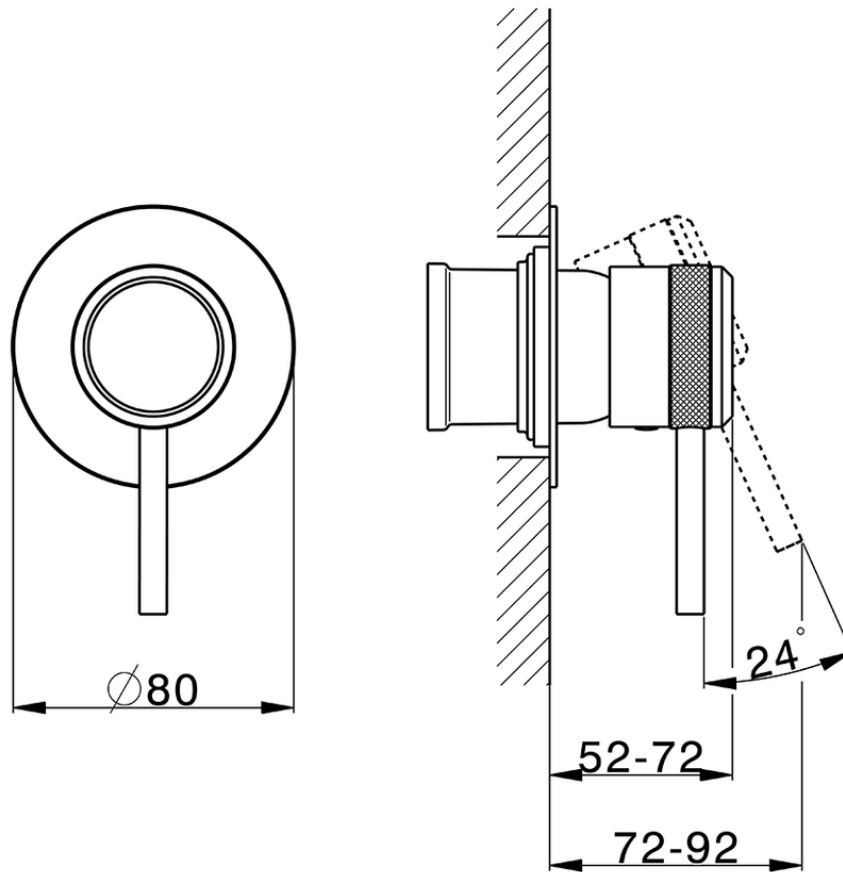

## Exposed part for concealed S.L. shower valve CHRONOS\_CR003000

CR003000

<https://en.huberitalia.com/exposed-part-for-concealed-s-l-shower-valve-chronos-cr003000>

## Piastra/Plate/Plaque/Platte/Placa

2-3mm: XX 27-47 YY 54-74

10mm: XX 16-40 YY 43-68

ZB005301

<https://en.huberitalia.com/concealed-single-lever-shower-mixer-concealed-zb005301>

## Piastra/Plate/Plaque/Platte/Placa

2-3mm: XX 27-47 YY 54-74

10mm: XX 16-40 YY 43-68

ZB005300

<https://en.huberitalia.com/concealed-single-lever-shower-valve-concealed-zb005300>

2024-11-21