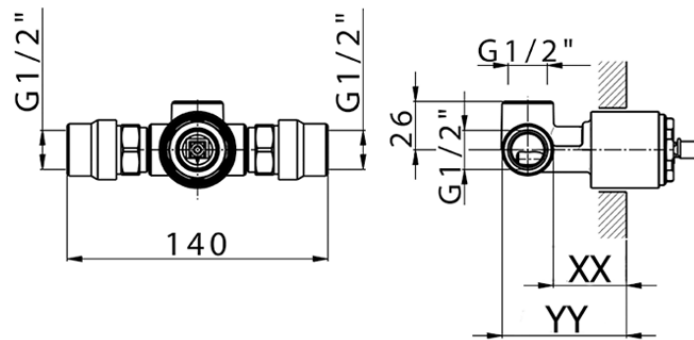

## Exposed part for concealed S.L. shower valve CHRONOS\_CR003000

CR003000

<https://en.huberitalia.com/exposed-part-for-concealed-s-l-shower-valve-chronos-cr003000>

## Piastra/Plate/Plaque/Platte/Placa

2-3mm: XX 27-47 YY 54-74

10mm: XX 16-40 YY 43-68

ZB005301

<https://en.huberitalia.com/concealed-single-lever-shower-mixer-concealed-zb005301>

## Piastra/Plate/Plaque/Platte/Placa

2-3mm: XX 27-47 YY 54-74

10mm: XX 16-40 YY 43-68

ZB005300

<https://en.huberitalia.com/concealed-single-lever-shower-valve-concealed-zb005300>

2024-11-21