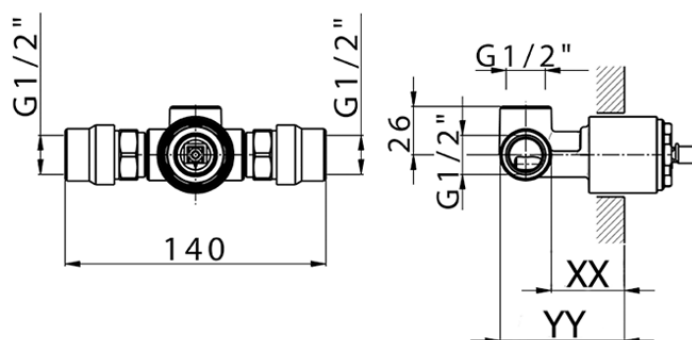

Exposed part for concealed S.L. shower valve CHRONOS_CR003000

CR003000

<https://en.huberitalia.com/exposed-part-for-concealed-s-l-shower-valve-chronos-cr003000>

Piastra/Plate/Plaque/Platte/Placa

2-3mm: XX 27-47 YY 54-74

10mm: XX 16-40 YY 43-68

ZB005301

<https://en.huberitalia.com/concealed-single-lever-shower-mixer-concealed-zb005301>

Piastra/Plate/Plaque/Platte/Placa

2-3mm: XX 27-47 YY 54-74

10mm: XX 16-40 YY 43-68

ZB005300