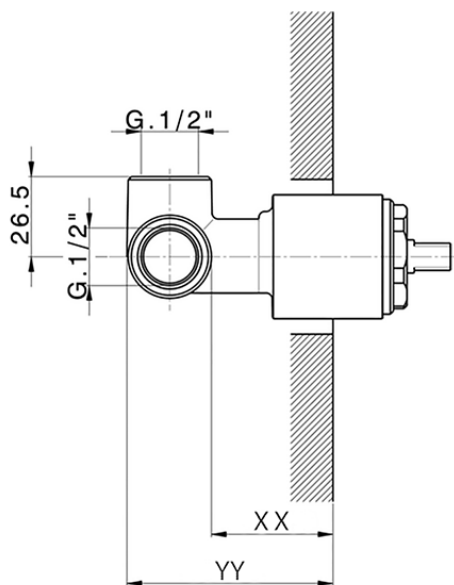

Exposed part for concealed S.L. shower valve CHRONOS_CR003000

CR003000

<https://en.huberitalia.com/exposed-part-for-concealed-s-l-shower-valve-chronos-cr003000>

Piastra/Plate/Plaque/Platte/Placa

2-3mm: XX 27-47 YY 54-74

10mm: XX 16-40 YY 43-68

ZB005301

<https://en.huberitalia.com/concealed-single-lever-shower-mixer-concealed-zb005301>

Piastra/Plate/Plaque/Platte/Placa

2-3mm: XX 27-47 YY 54-74

10mm: XX 16-40 YY 43-68

ZB005300

<https://en.huberitalia.com/concealed-single-lever-shower-valve-concealed-zb005300>

2024-11-23