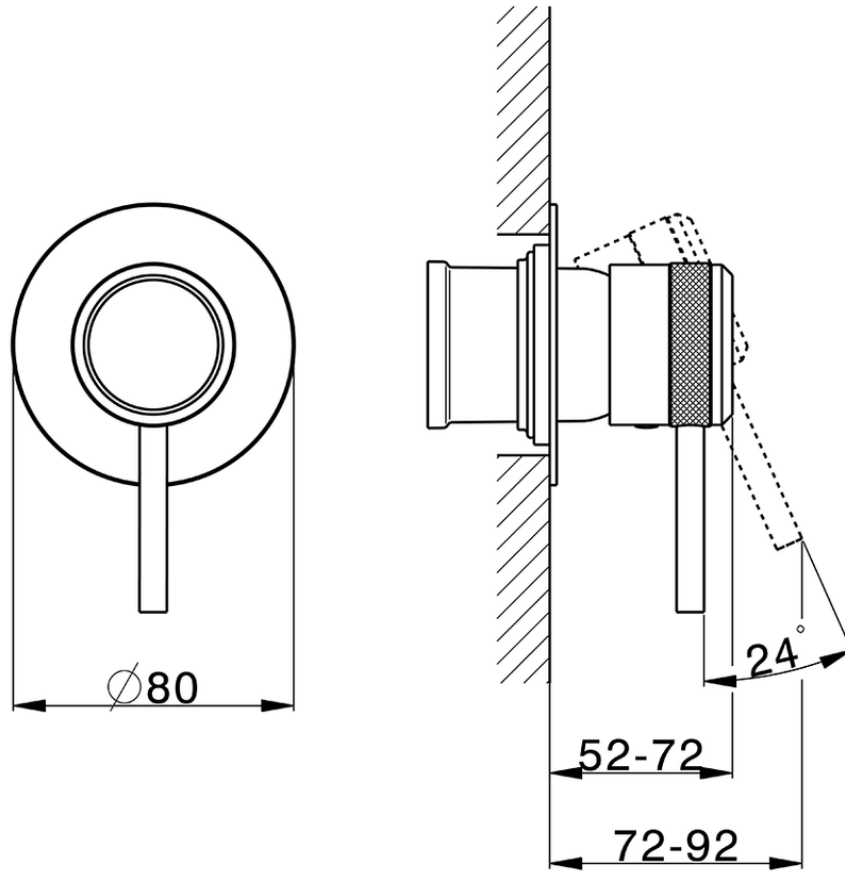

Exposed part for concealed S.L. shower valve CHRONOS_CR003000

CR003000

<https://en.huberitalia.com/exposed-part-for-concealed-s-l-shower-valve-chronos-cr003000>

Piastra/Plate/Plaque/Platte/Placa

2-3mm: XX 27-47 YY 54-74

10mm: XX 16-40 YY 43-68

ZB005301

<https://en.huberitalia.com/concealed-single-lever-shower-mixer-concealed-zb005301>

Piastra/Plate/Plaque/Platte/Placa

2-3mm: XX 27-47 YY 54-74

10mm: XX 16-40 YY 43-68

ZB005300

<https://en.huberitalia.com/concealed-single-lever-shower-valve-concealed-zb005300>

2024-11-23