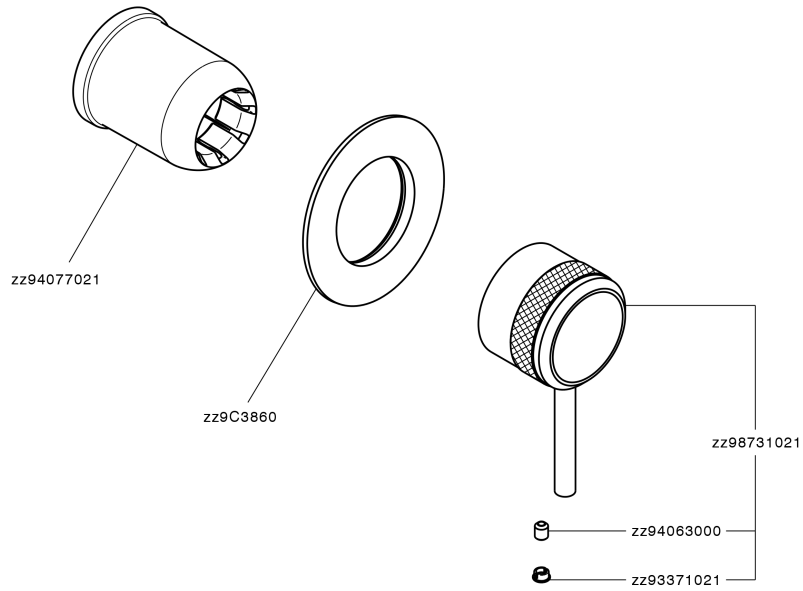

Exposed part for concealed S.L. shower valve CHRONOS_CR003000

CR003000

<https://en.huberitalia.com/exposed-part-for-concealed-s-l-shower-valve-chronos-cr003000>

Concealed single lever shower mixer CONCEALED_ZB005301

ZB005301

<https://en.huberitalia.com/concealed-single-lever-shower-mixer-concealed-zb005301>

Concealed single lever shower valve CONCEALED_ZB005300

ZB005300

<https://en.huberitalia.com/concealed-single-lever-shower-valve-concealed-zb005300>