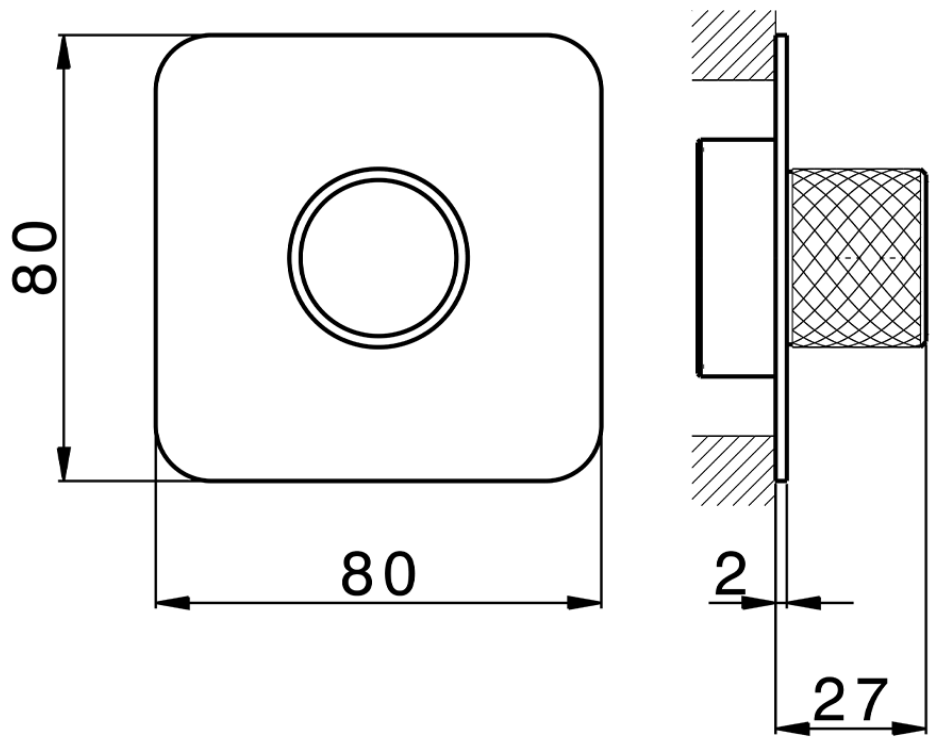

Exposed part for individual Push&Shower PUSH&SHOWER_PS0G6210

PS0G6210

<https://en.huberitalia.com/exposed-part-for-individual-pushshower-pushshower-ps0g6210>

ZB0G6000

<https://en.huberitalia.com/parte-empotrada-pushshower-pushshower-zb0g6000>