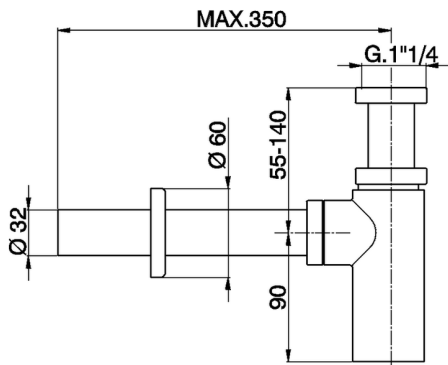

1"1/4 Minimal siphon COMPONENTS_ZB004042

MODEL **ZB004042**

1"1/4 Minimal siphon

AVAILABLE FINISHINGS

- 21** 21 Chrome
- 24** 24 Gold
- 26** 26 Old Copper
- 2F** 2F Brushed Nickel
- 2W** 2W Brushed Gold
- 40** 40 Matt Black
- 4Q** 4Q Matt White