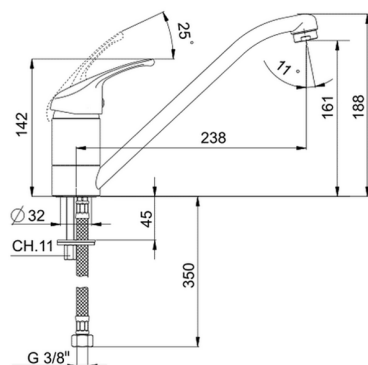

## Single lever sink mixer KITCHEN\_BC000580

MODEL **BC000580**

Single lever sink mixer, swivel spout, G.3/8" stainless steel flexible hoses

AVAILABLE FINISHINGS

**21** 21 Chrome

CHARACTERISTICS

Cartridge Spare Parts **ZZ95274000**

**40 mm Cartridge**

## Single lever sink mixer KITCHEN\_BC000580

BC000580

<https://en.huberitalia.com/single-lever-sink-mixer-kitchen-bc000580>

2024-12-21