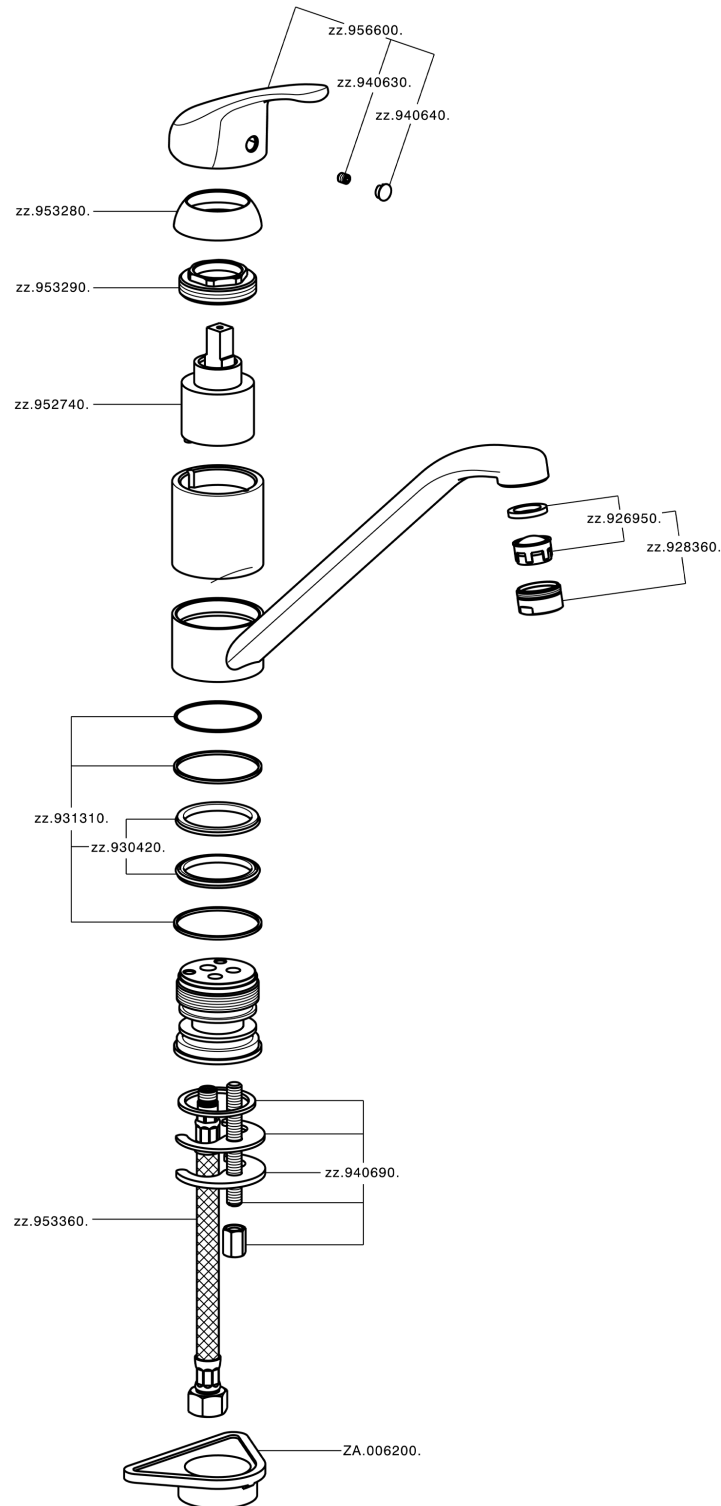

## Single lever sink mixer KITCHEN\_BC000580

MODEL **BC000580**

Single lever sink mixer, swivel spout, G.3/8" stainless steel flexible hoses

AVAILABLE FINISHINGS

**21** 21 Chrome

CHARACTERISTICS

Cartridge Spare Parts **ZZ95274000**

**40 mm Cartridge**

## Single lever sink mixer KITCHEN\_BC000580

BC000580

<https://en.huberitalia.com/single-lever-sink-mixer-kitchen-bc000580>

2024-12-21