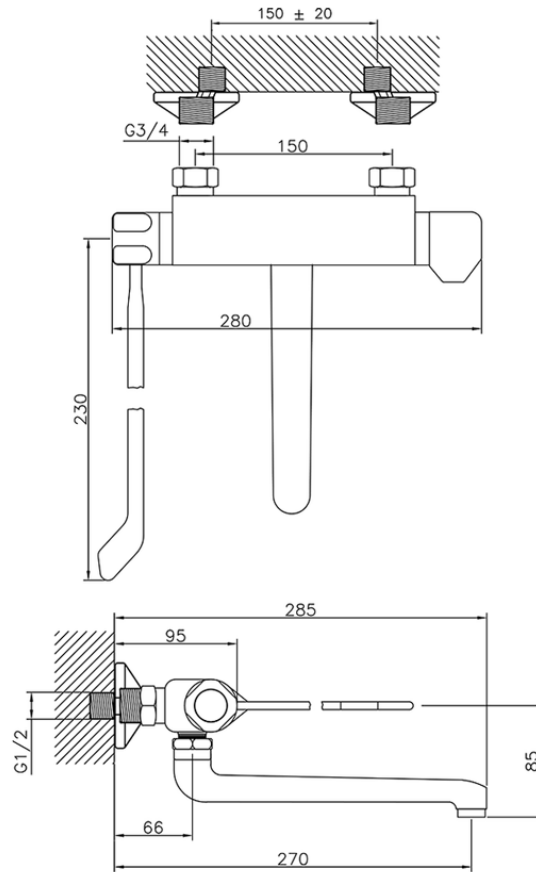

Thermostatic wall mounted sink mixer CLINIC&TECHNICAL_CLT70020

CLT70020

<https://en.huberitalia.com/thermostatic-wall-mounted-sink-mixer-clinicttechnical-clt70020>

2024-09-19