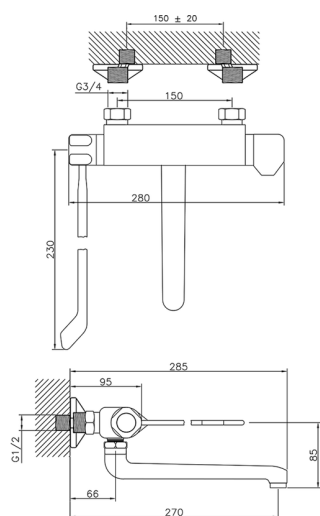

Thermostatic

The Huber thermostatic is your personal water manager, helping you to handle, control and save water and energy.

2024-09-19