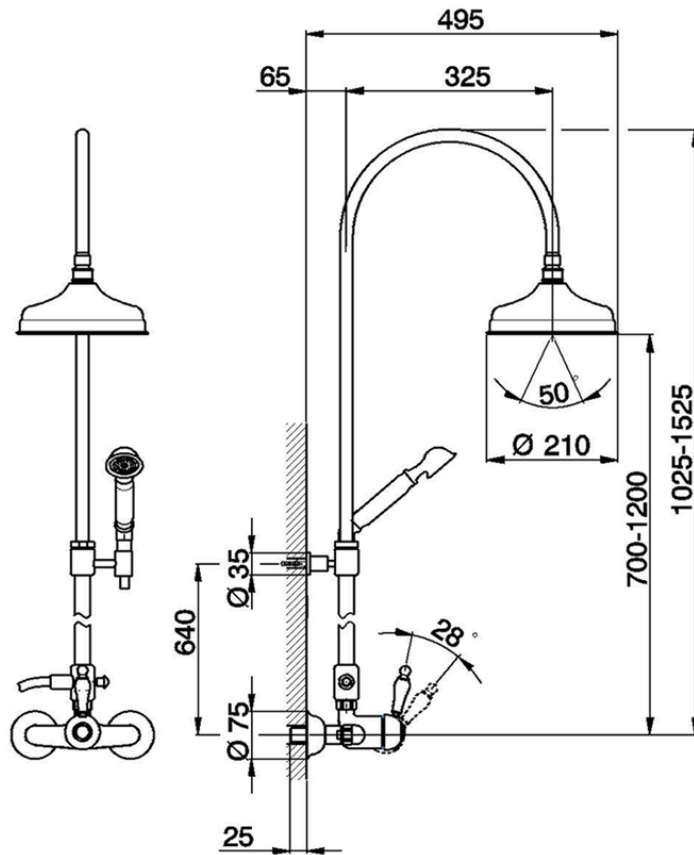

2-function single lever shower set COLUMNS_CM004050

CM004050

<https://en.huberitalia.com/2-function-single-lever-shower-set-columns-cm004050>

2026-04-08