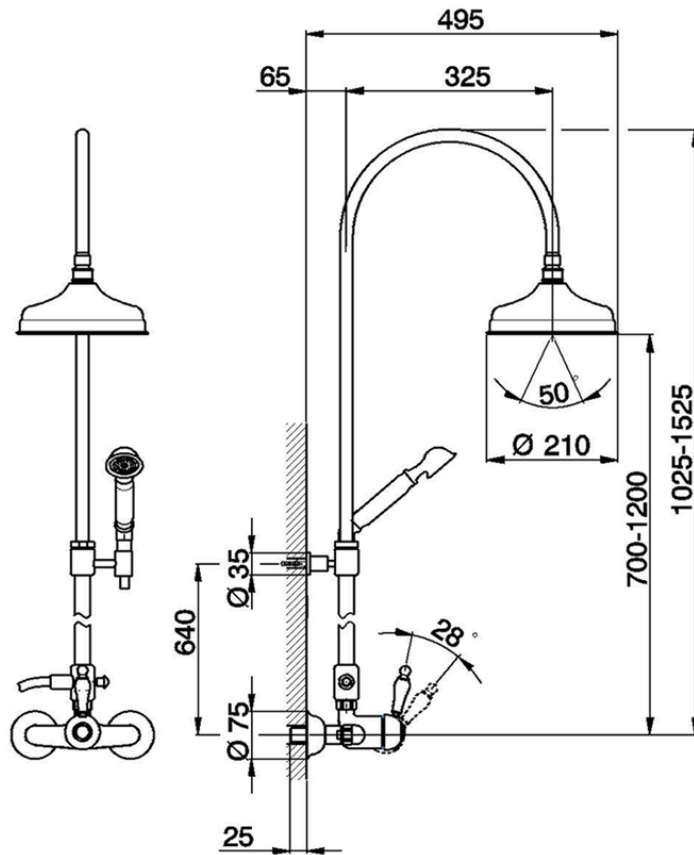

2-function single lever shower set COLUMNS_CM004050

CM004050

<https://en.huberitalia.com/2-function-single-lever-shower-set-columns-cm004050>

2026-06-13