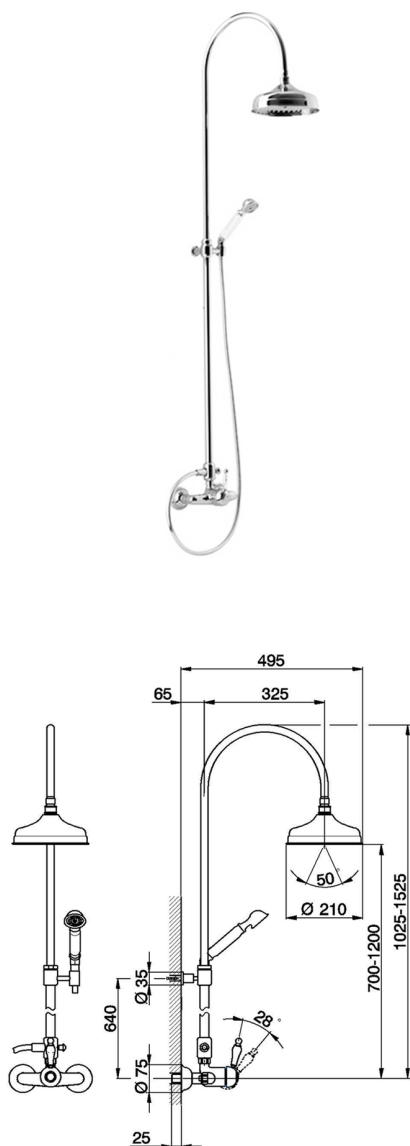

## 2-function single lever shower set COLUMNS\_CM004050

MODEL **CM004050**

2-function single lever shower set, 2-outlet diverter, adjustable riser column, sliding handshower bracket, classic D.53 mm Brass one spray handshower, D.210 mm Brass round showerhead, 150 cm Brass Flexible Hose

### AVAILABLE FINISHINGS

-  **21** 21 Chrome
-  **27** 27 Old Bronze
-  **2G** 2G Antique Gold
-  **2W** 2W Brushed Gold

### CHARACTERISTICS

Cartridge Spare Parts **ZZ92909000**

**43 mm Cartridge**

2026-04-30