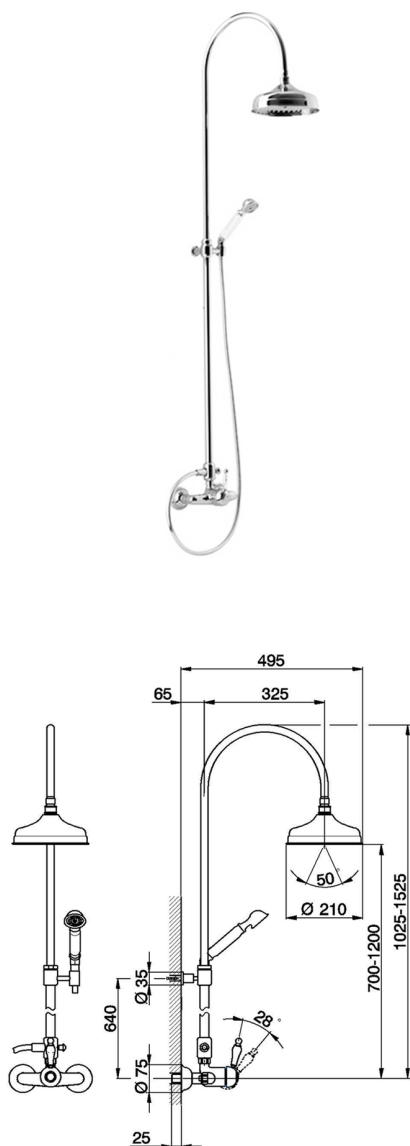

## 2-function single lever shower set COLUMNS\_CM004050

MODEL **CM004050**

2-function single lever shower set, 2-outlet diverter, adjustable riser column, sliding handshower bracket, classic D.53 mm Brass one spray handshower, D.210 mm Brass round showerhead, 150 cm Brass Flexible Hose

### AVAILABLE FINISHINGS

-  **21** 21 Chrome
-  **27** 27 Old Bronze
-  **2G** 2G Antique Gold
-  **2W** 2W Brushed Gold

### CHARACTERISTICS

Cartridge Spare Parts **ZZ92909000**

**43 mm Cartridge**

2026-06-13