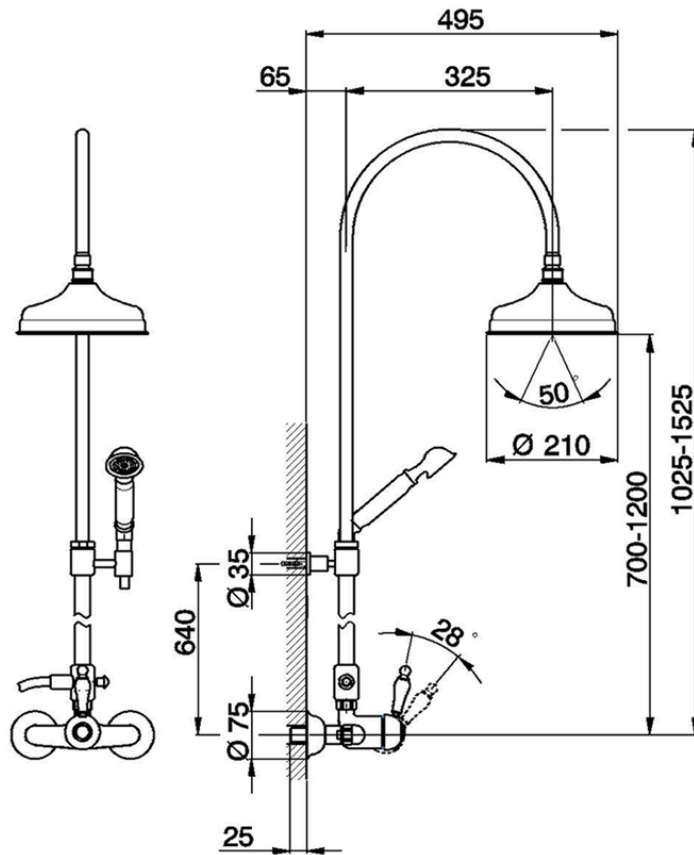

## 2-function single lever shower set COLUMNS\_CM004050

CM004050

<https://en.huberitalia.com/2-function-single-lever-shower-set-columns-cm004050>

2026-04-10