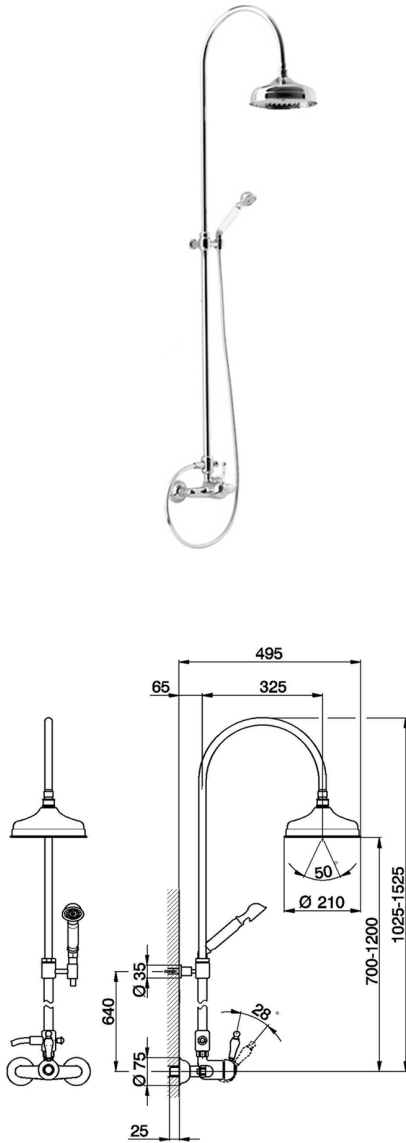

2-function single lever shower set COLUMNS_CM004050

MODEL **CM004050**

2-function single lever shower set, 2-outlet diverter, adjustable riser column, sliding handshower bracket, classic D.53 mm Brass one spray handshower, D.210 mm Brass round showerhead, 150 cm Brass Flexible Hose

AVAILABLE FINISHINGS

-  **21** 21 Chrome
-  **27** 27 Old Bronze
-  **2G** 2G Antique Gold
-  **2W** 2W Brushed Gold

CHARACTERISTICS

Cartridge Spare Parts **ZZ92909000**

43 mm Cartridge

2026-04-09