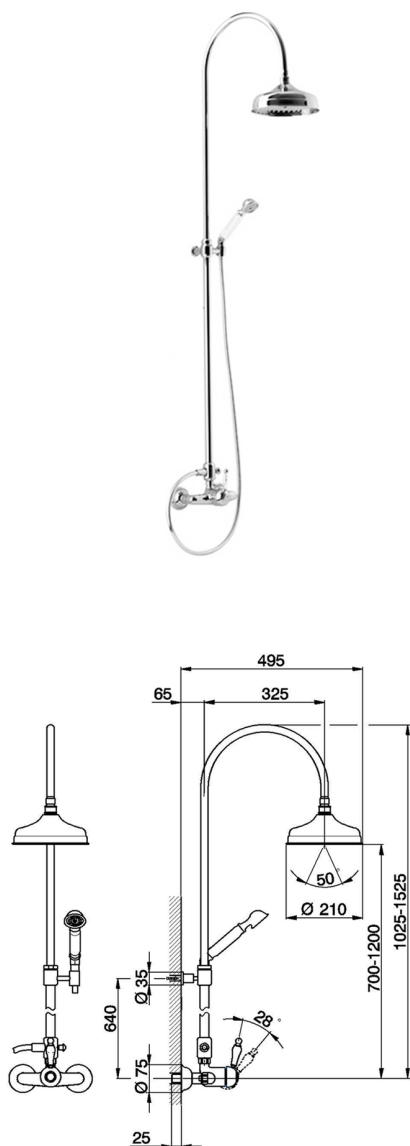

2-function single lever shower set COLUMNS_CM004050

MODEL **CM004050**

2-function single lever shower set, 2-outlet diverter, adjustable riser column, sliding handshower bracket, classic D.53 mm Brass one spray handshower, D.210 mm Brass round showerhead, 150 cm Brass Flexible Hose

AVAILABLE FINISHINGS

-  **21** 21 Chrome
-  **27** 27 Old Bronze
-  **2G** 2G Antique Gold
-  **2W** 2W Brushed Gold

CHARACTERISTICS

Cartridge Spare Parts **ZZ92909000**

43 mm Cartridge

2026-06-13