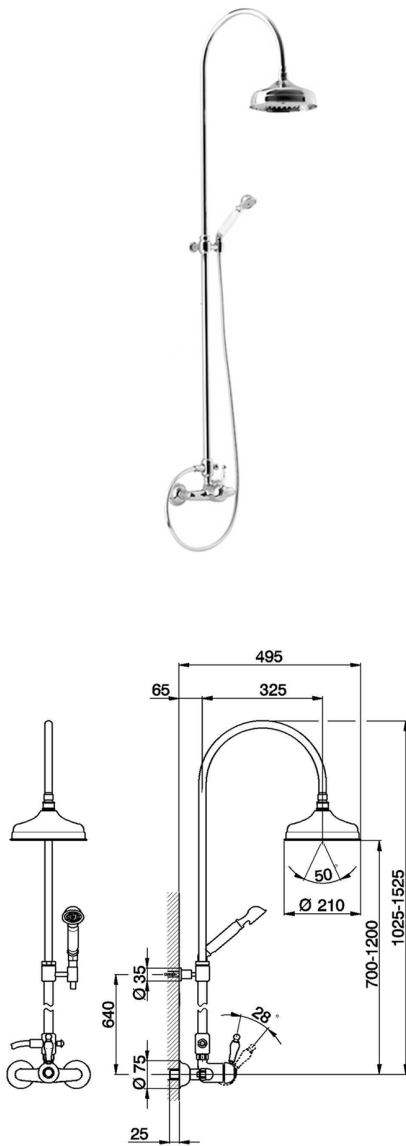

2-function single lever shower set COLUMNS_CM004050

MODEL **CM004050**

2-function single lever shower set, 2-outlet diverter, adjustable riser column, sliding handshower bracket, classic D.53 mm Brass one spray handshower, D.210 mm Brass round showerhead, 150 cm Brass Flexible Hose

AVAILABLE FINISHINGS

-  **21** 21 Chrome
-  **27** 27 Old Bronze
-  **2G** 2G Antique Gold
-  **2W** 2W Brushed Gold

CHARACTERISTICS

Cartridge Spare Parts **ZZ92909000**

43 mm Cartridge

2026-04-10