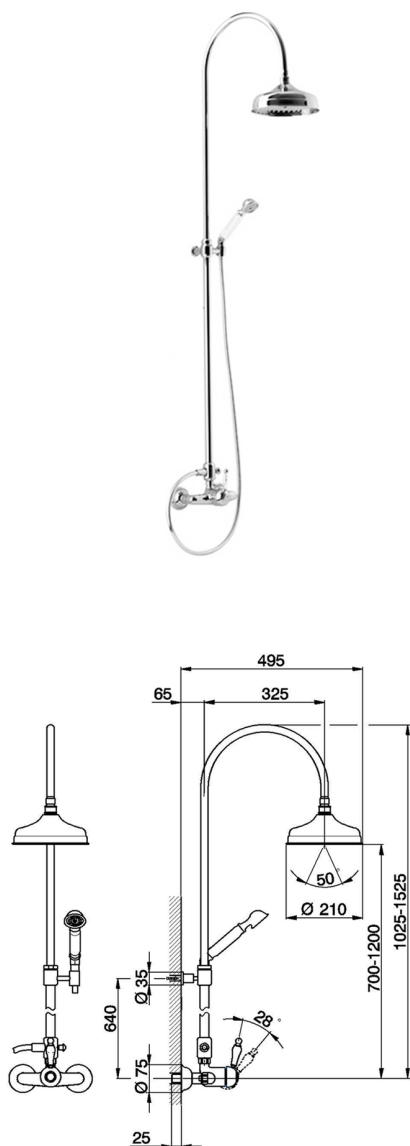

2-function single lever shower set COLUMNS_CM004050

MODEL **CM004050**

2-function single lever shower set, 2-outlet diverter, adjustable riser column, sliding handshower bracket, classic D.53 mm Brass one spray handshower, D.210 mm Brass round showerhead, 150 cm Brass Flexible Hose

AVAILABLE FINISHINGS

-  **21** 21 Chrome
-  **27** 27 Old Bronze
-  **2G** 2G Antique Gold
-  **2W** 2W Brushed Gold

CHARACTERISTICS

Cartridge Spare Parts **ZZ92909000**

43 mm Cartridge

2026-04-08