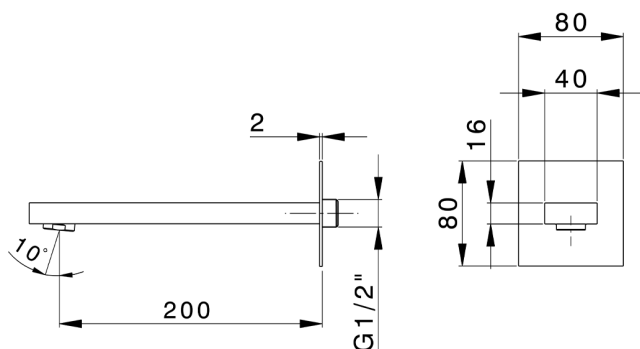

Filler spout NUOVA EGO_NE000240

MODEL **NE000240**

Filler spout, 170 mm length, 1/2" M connection

AVAILABLE FINISHINGS

-  **21** 21 Chrome
-  **2F** 2F Brushed Nickel
-  **40** 40 Matt Black
-  **4Q** 4Q Matt White