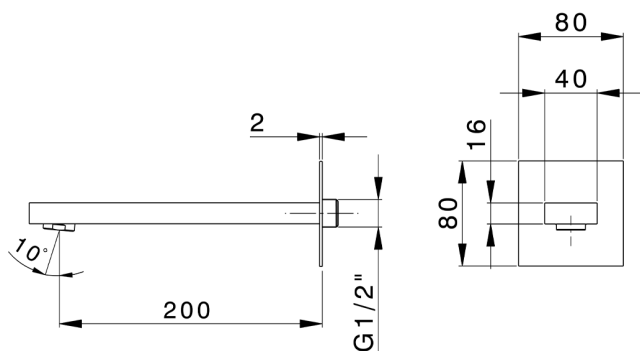

Filler spout NUOVA EGO_NE000240

MODEL **NE000240**

Filler spout, 170 mm length, 1/2" M connection

AVAILABLE FINISHINGS

-  **21** 21 Chrome
-  **2F** 2F Brushed Nickel
-  **40** 40 Matt Black
-  **4Q** 4Q Matt White