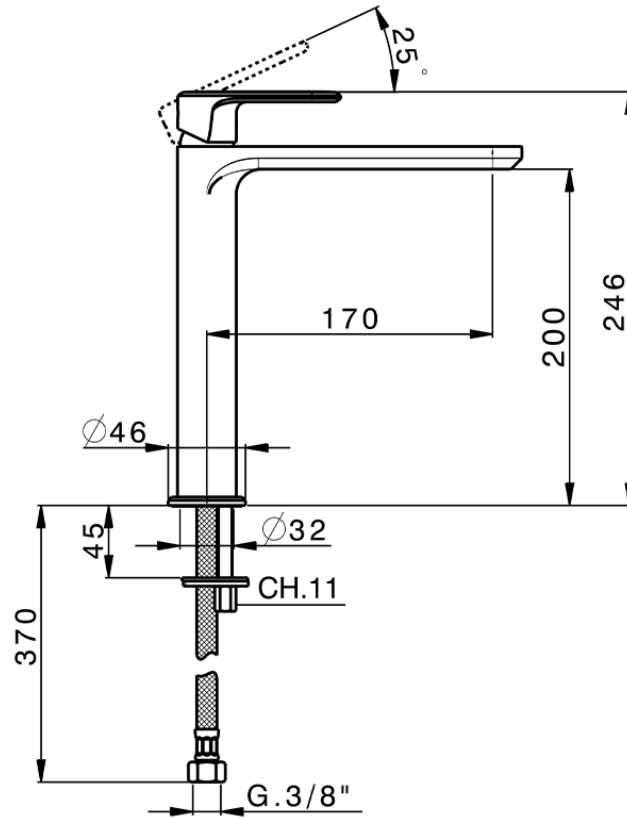

Single lever tall washbasin mixer LEVITY_LY003544

LY003544

<https://en.huberitalia.com/single-lever-tall-washbasin-mixer-levity-ly003544>

2024-10-22