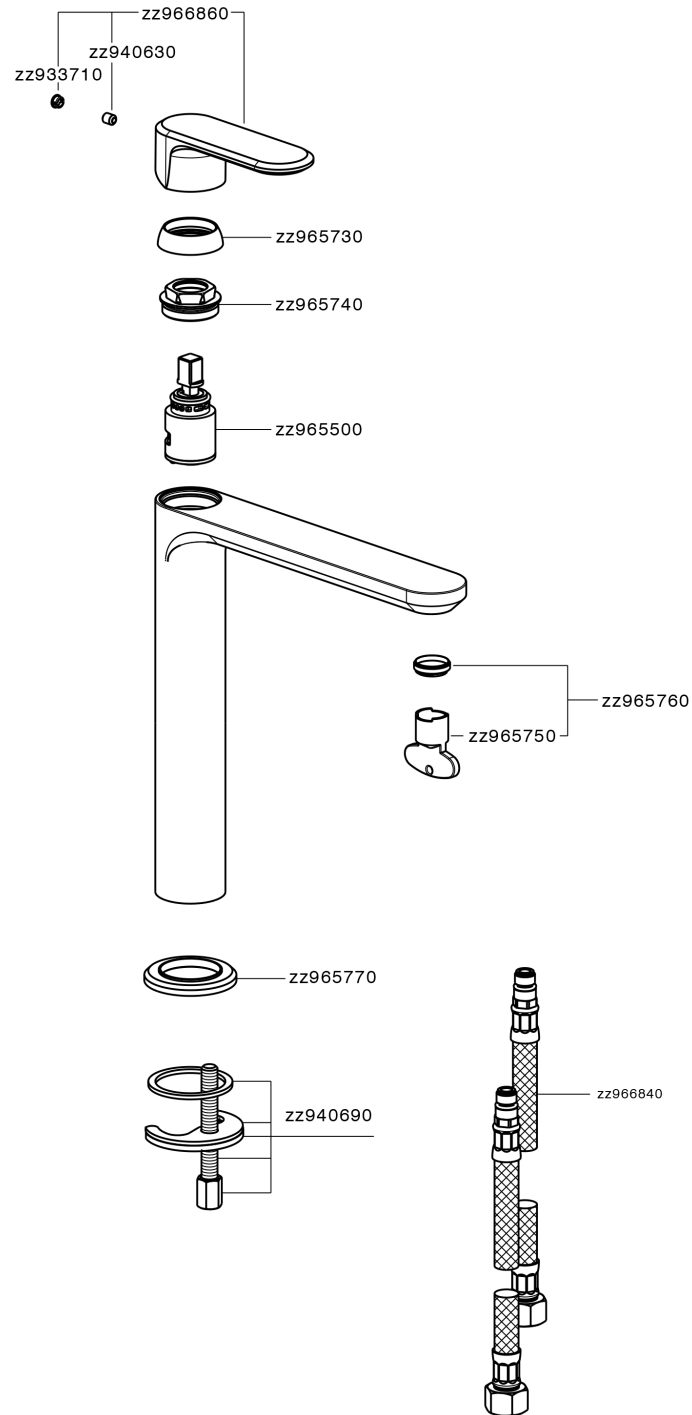

Single lever tall washbasin mixer LEVITY_LY003544

MODEL **LY003544**

Single lever tall washbasin mixer, without waste, G.3/8" stainless steel flexible hoses

AVAILABLE FINISHINGS

-  **21** 21 Chrome
-  **2B** 2B Polished Nickel
-  **2F** 2F Brushed Nickel
-  **40** 40 Matt Black
-  **4Q** 4Q Matt White

CHARACTERISTICS

Cartridge Spare Parts **ZZ96550000**

25 mm Cartridge

Single lever tall washbasin mixer LEVITY_LY003544

LY003544

<https://en.huberitalia.com/single-lever-tall-washbasin-mixer-levity-ly003544>