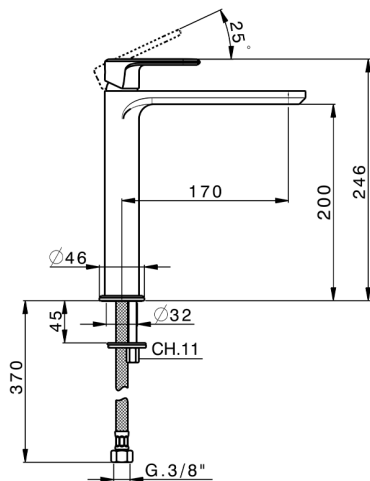

Single lever tall washbasin mixer LEVITY_LY003544

MODEL **LY003544**

Single lever tall washbasin mixer, without waste, G.3/8" stainless steel flexible hoses

AVAILABLE FINISHINGS

-  **21** 21 Chrome
-  **2B** 2B Polished Nickel
-  **2F** 2F Brushed Nickel
-  **40** 40 Matt Black
-  **4Q** 4Q Matt White

CHARACTERISTICS

Cartridge Spare Parts **ZZ96550000**

25 mm Cartridge

Single lever tall washbasin mixer LEVITY_LY003544

LY003544

<https://en.huberitalia.com/single-lever-tall-washbasin-mixer-levity-ly003544>