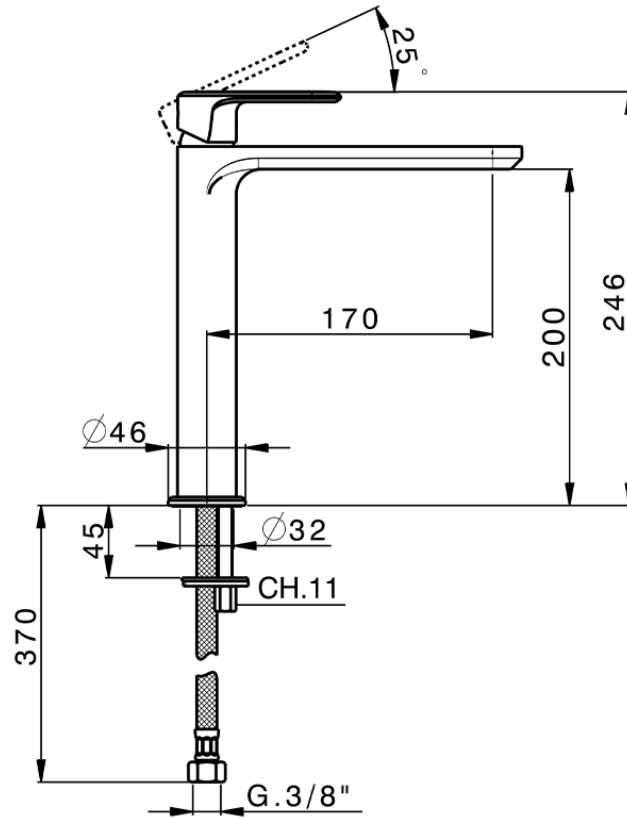

## Single lever tall washbasin mixer LEVITY\_LY003544

LY003544

<https://en.huberitalia.com/single-lever-tall-washbasin-mixer-levity-ly003544>

2024-10-22