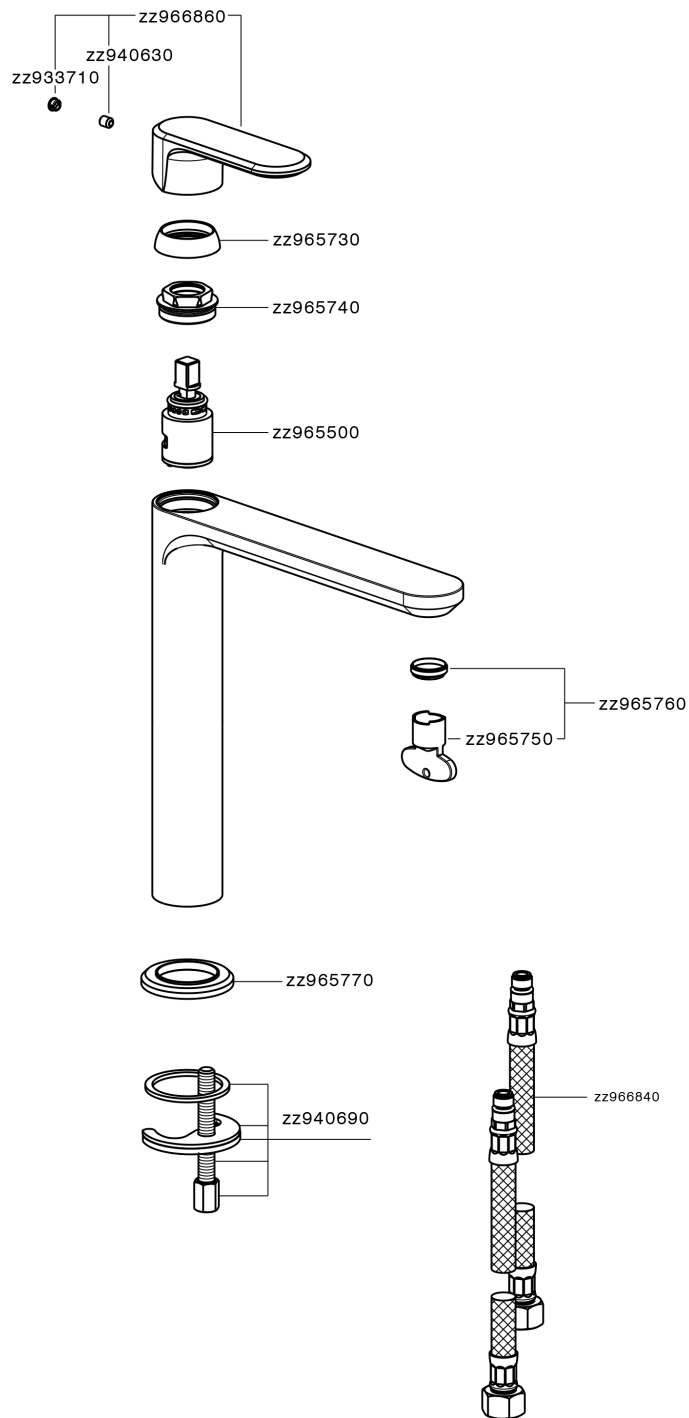

Single lever tall washbasin mixer LEVITY_LY003544

LY003544

<https://en.huberitalia.com/single-lever-tall-washbasin-mixer-levity-ly003544>

2024-10-22