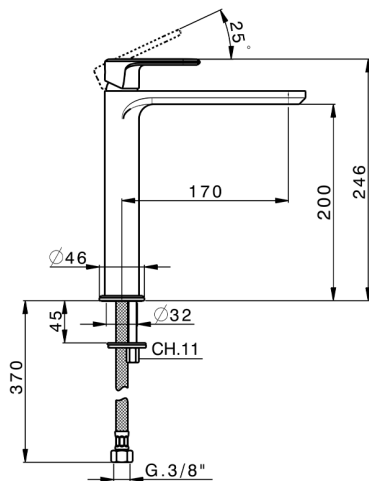

## Single lever tall washbasin mixer LEVITY\_LY003544

MODEL **LY003544**

Single lever tall washbasin mixer, without waste, G.3/8" stainless steel flexible hoses

### CHARACTERISTICS

Cartridge Spare Parts **ZZ96550000**

**25 mm Cartridge**

## Single lever tall washbasin mixer LEVITY\_LY003544

LY003544

<https://en.huberitalia.com/single-lever-tall-washbasin-mixer-levity-ly003544>

2024-10-22