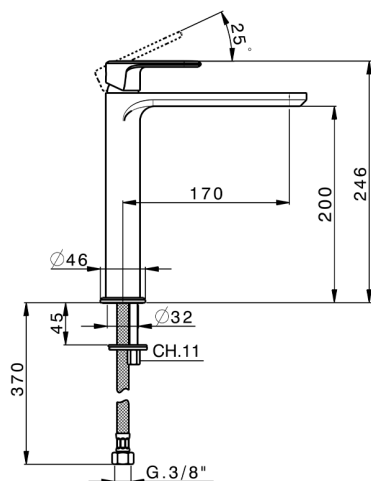

## Single lever tall washbasin mixer LEVITY\_LY003544

MODEL **LY003544**

Single lever tall washbasin mixer, without waste, G.3/8" stainless steel flexible hoses

### CHARACTERISTICS

Cartridge Spare Parts **ZZ96550000**

**25 mm Cartridge**

## Single lever tall washbasin mixer LEVITY\_LY003544

LY003544

<https://en.huberitalia.com/single-lever-tall-washbasin-mixer-levity-ly003544>

2024-10-22