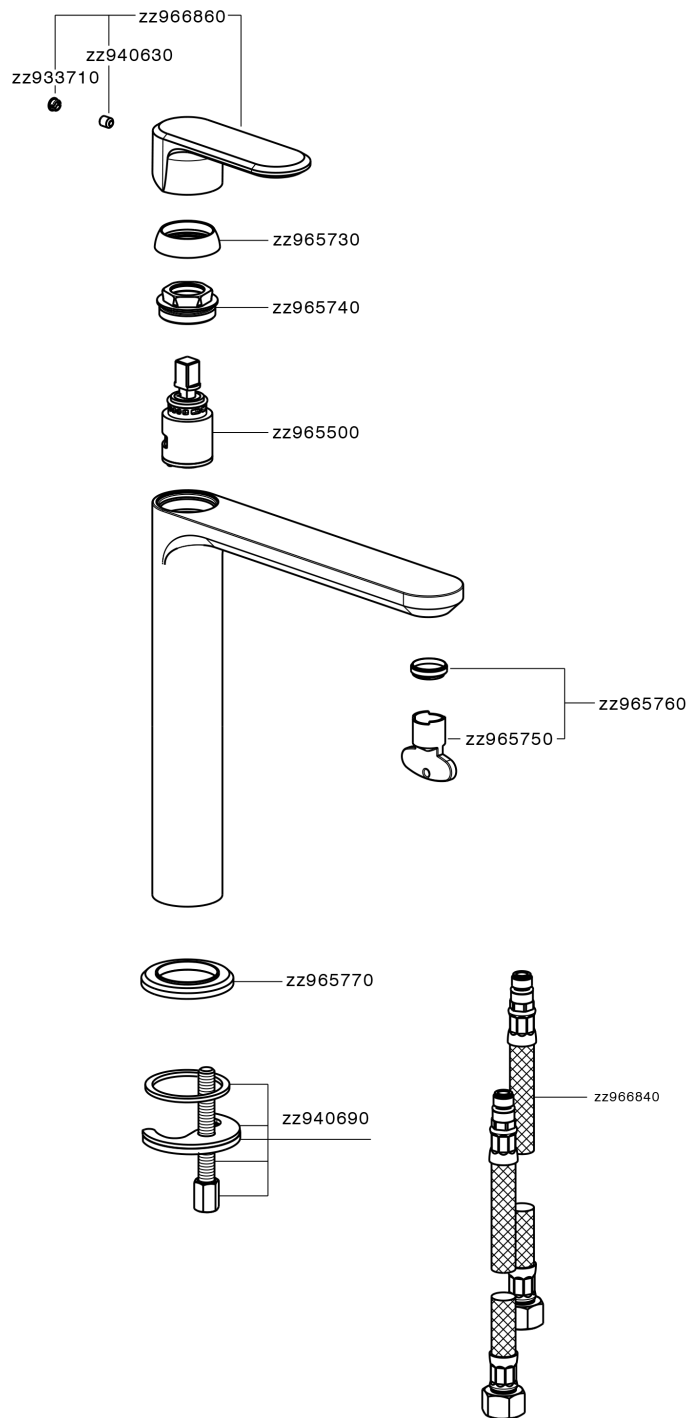

## Single lever tall washbasin mixer LEVITY\_LY003544

MODEL **LY003544**

Single lever tall washbasin mixer, without waste, G.3/8" stainless steel flexible hoses

### CHARACTERISTICS

Cartridge Spare Parts **ZZ96550000**

**25 mm Cartridge**

## Single lever tall washbasin mixer LEVITY\_LY003544

LY003544

<https://en.huberitalia.com/single-lever-tall-washbasin-mixer-levity-ly003544>

2024-10-22