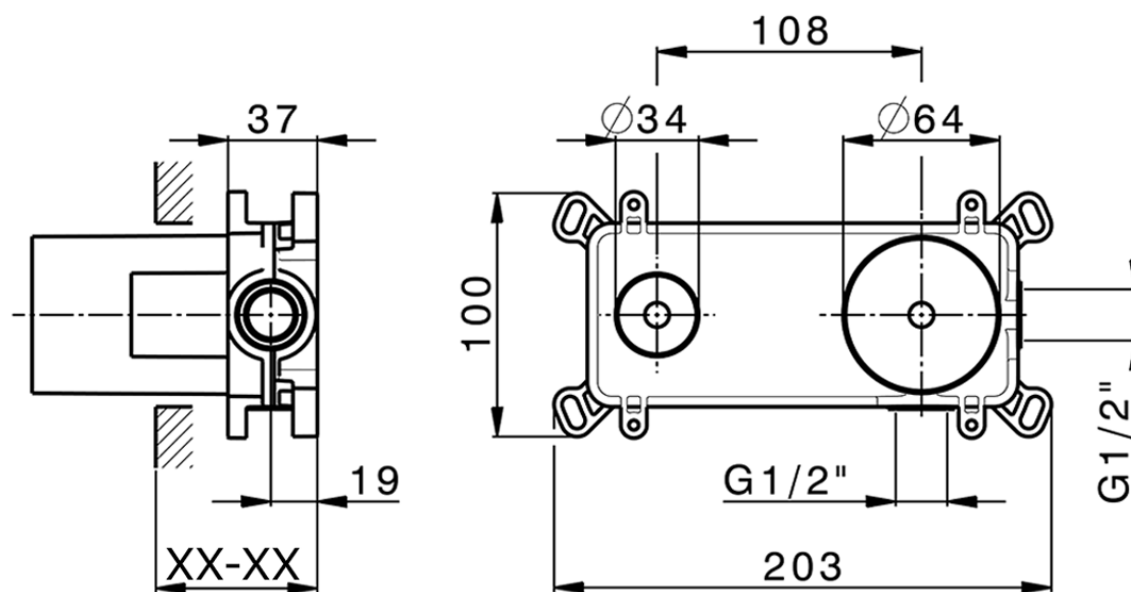

## Exposed part for single lever washbasin valve DADO\_DC005510

DC005510

<https://en.huberitalia.com/exposed-part-for-single-lever-washbasin-valve-dado-dc005510>

Piastra/Plate/Plaque/Platte/Placa

2-3mm: XX 56-76

10mm: XX 48-68