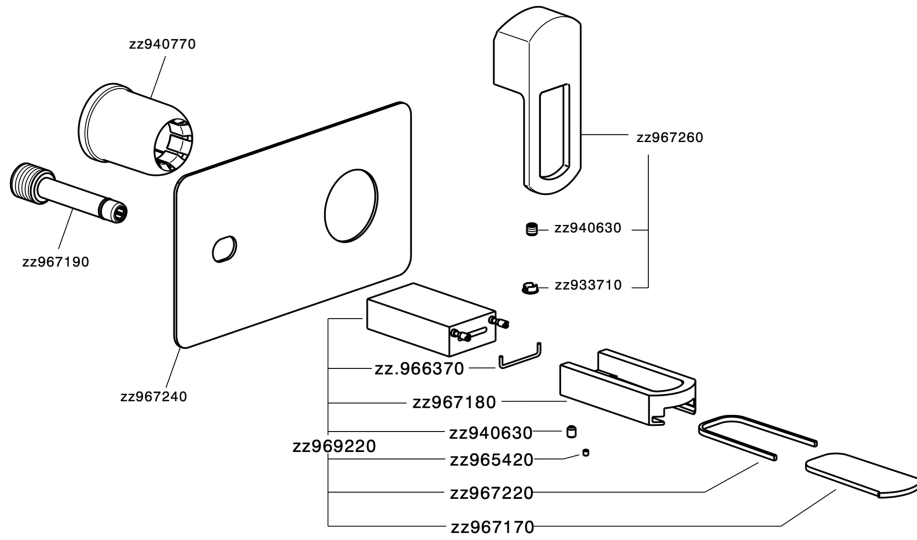

Exposed part for single lever washbasin valve DADO_DC005510

DC005510

<https://en.huberitalia.com/exposed-part-for-single-lever-washbasin-valve-dado-dc005510>

Concealed single lever washbasin mixer Easy-Box CONCEALED_ZB002450

ZB002450

<https://en.huberitalia.com/concealed-single-lever-washbasin-mixer-easy-box-concealed-zb002450>

2026-07-01