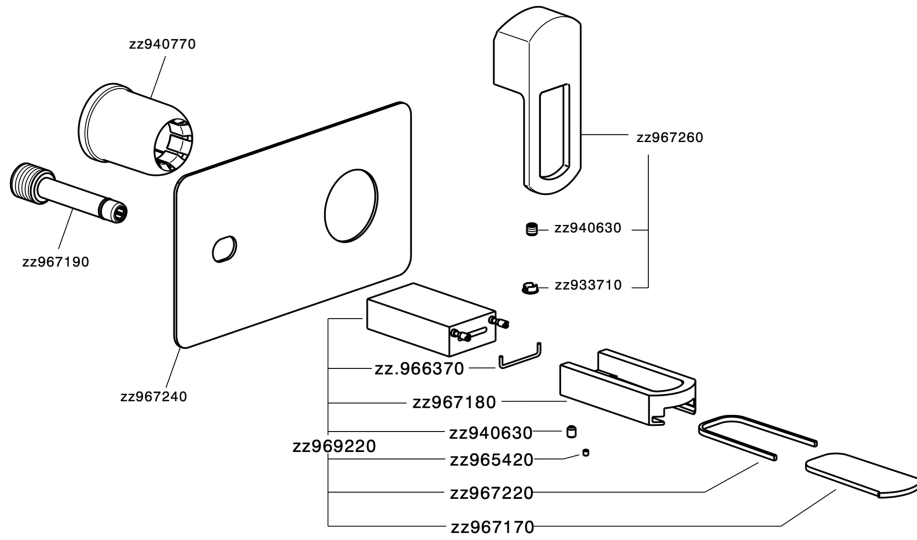

Exposed part for single lever washbasin valve DADO_DC005510

DC005510

<https://en.huberitalia.com/exposed-part-for-single-lever-washbasin-valve-dado-dc005510>

Concealed single lever washbasin mixer Easy-Box CONCEALED_ZB002450

ZB002450

<https://en.huberitalia.com/concealed-single-lever-washbasin-mixer-easy-box-concealed-zb002450>

2026-06-09