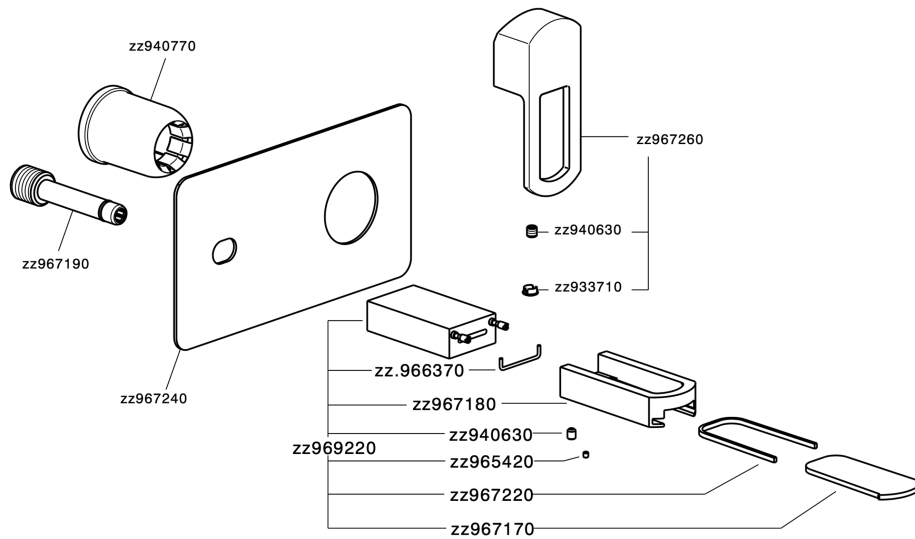

Exposed part for single lever washbasin valve DADO_DC005510

DC005510

<https://en.huberitalia.com/exposed-part-for-single-lever-washbasin-valve-dado-dc005510>

Concealed single lever washbasin mixer Easy-Box CONCEALED_ZB002450

ZB002450

<https://en.huberitalia.com/concealed-single-lever-washbasin-mixer-easy-box-concealed-zb002450>

2026-04-28